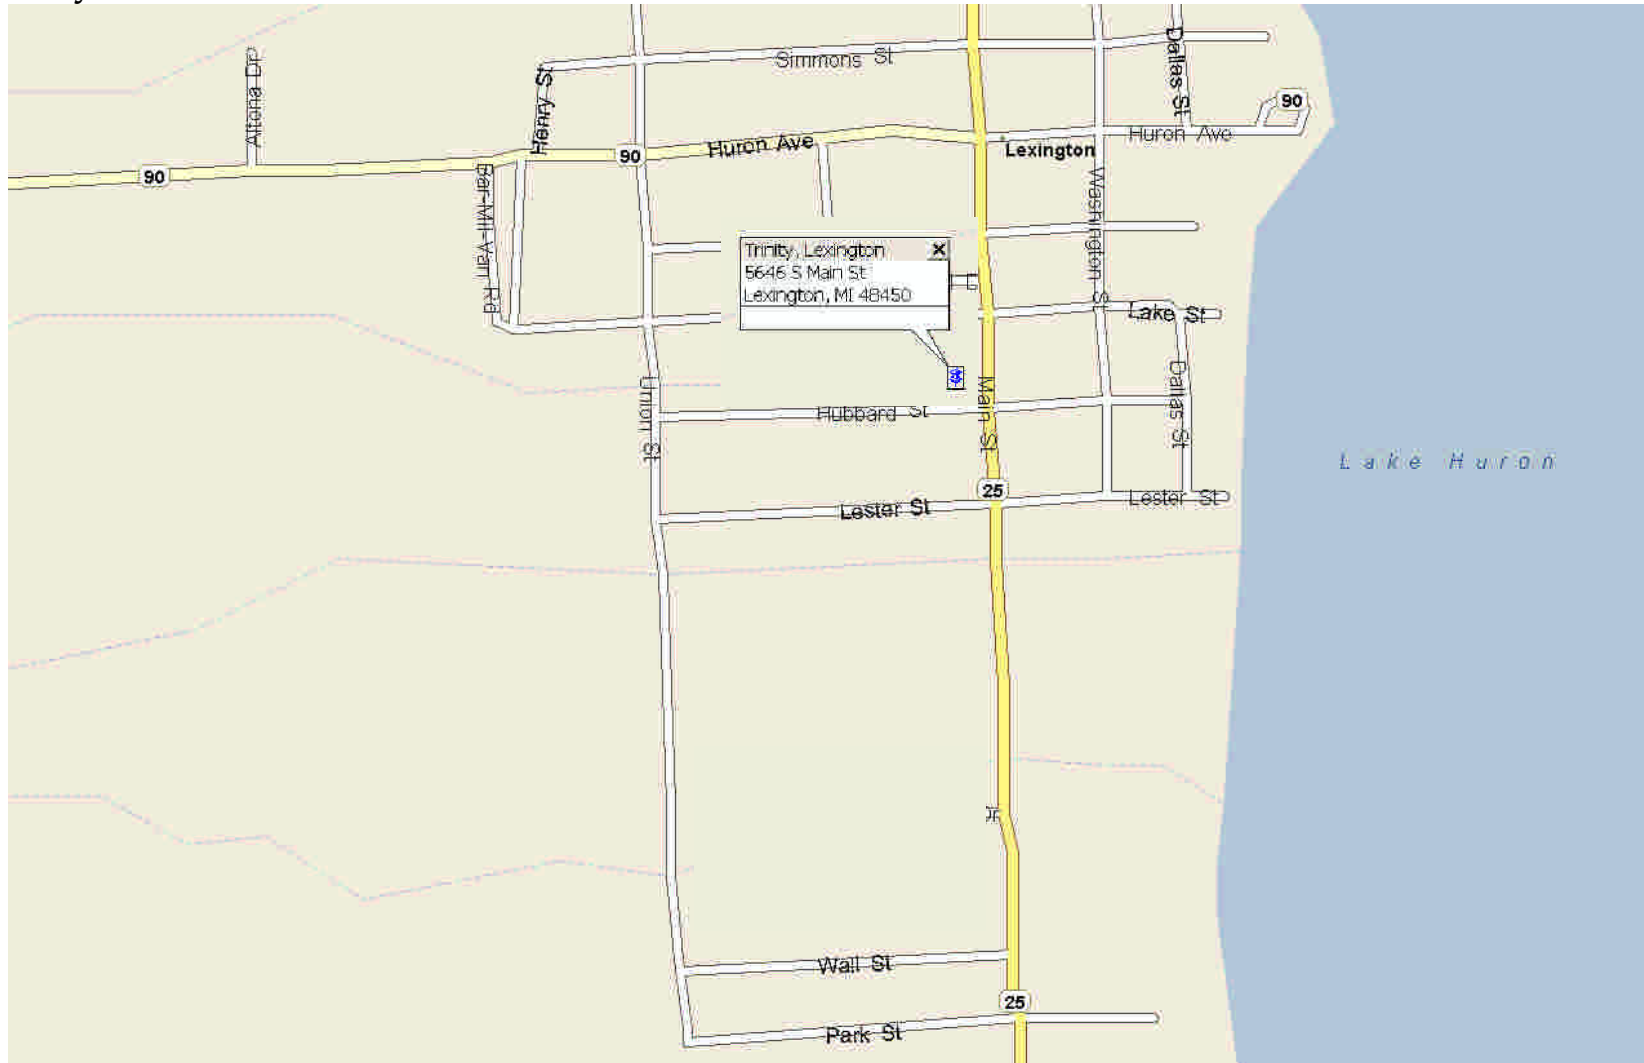

Lexington  
Trinity

Blue Water Convocation

(810) 359-8741  
5646 S. Main St. 48450

From the north: travel south on M-25 to the village of Lexington. The church is about 3 blocks south of the traffic light on M-25 on the right.  
From the south: take M-25 north to Lexington. The church is about 3 blocks north of the “Village of Lexington” sign on the left side.

From the west: travel east on M-90 to the intersection of M-25 in the village. Turn right (south) and the church is about 3 blocks ahead on the right side of the street.