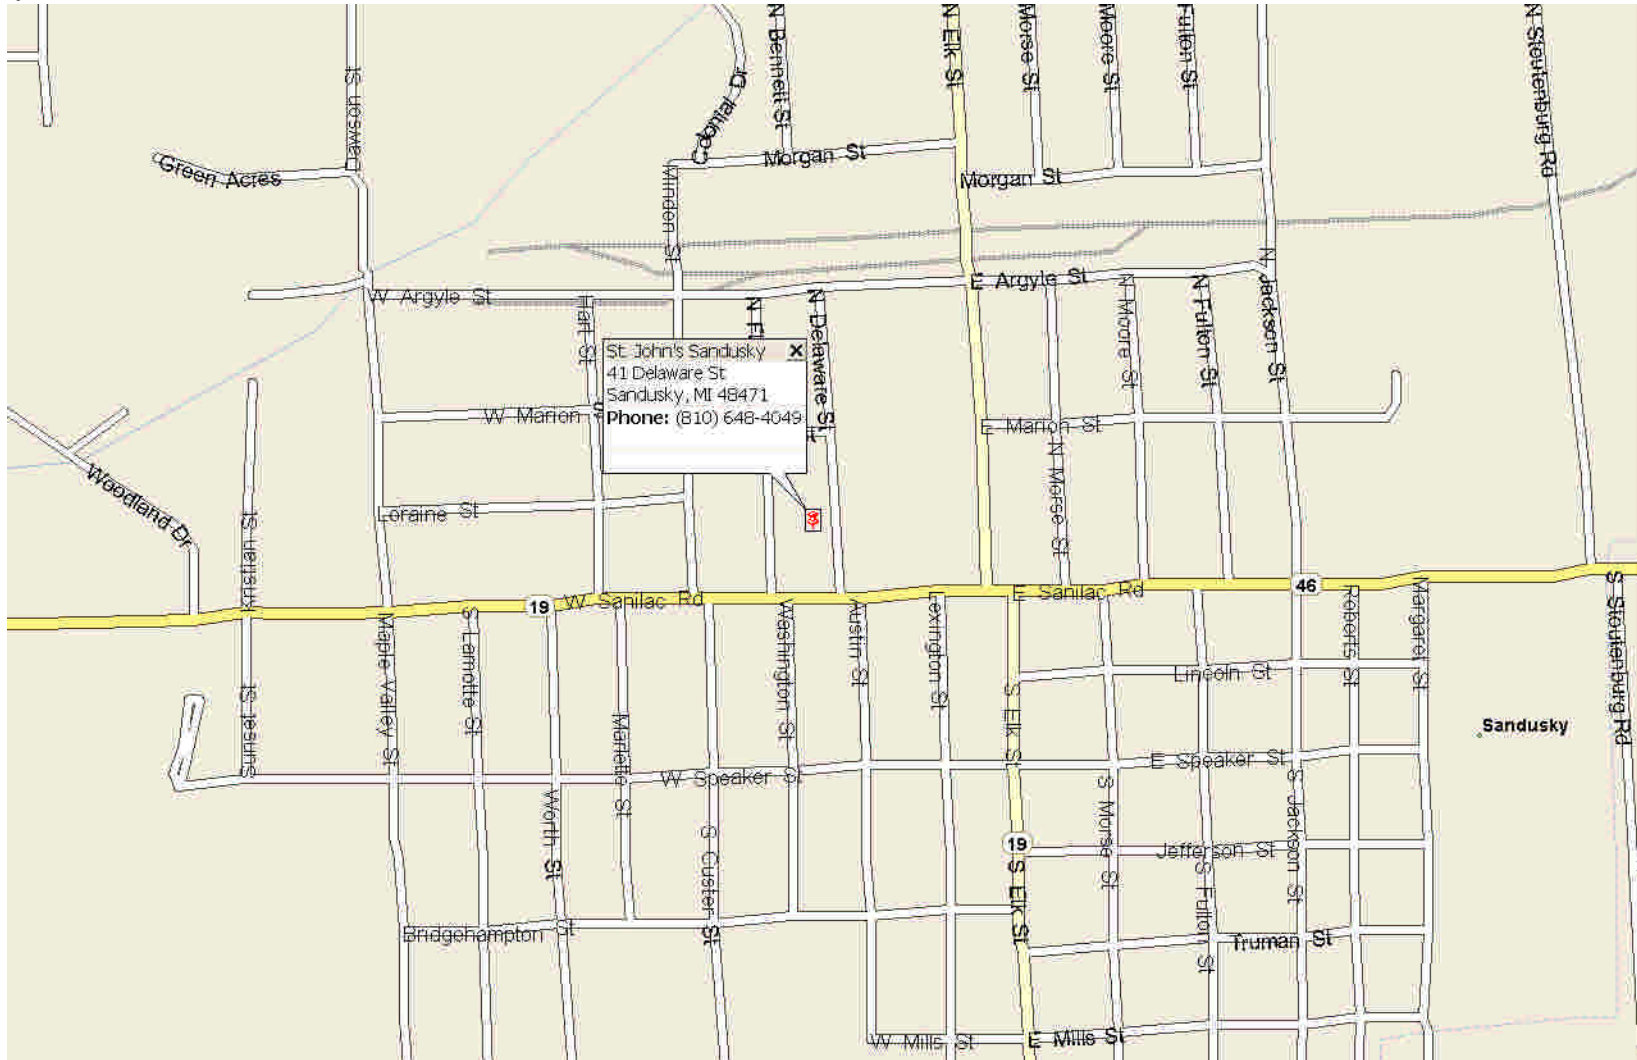

Sandusky
St. John's

Saginaw Valley Convocation

(810) 648-4049
41 Delaware St. 48471

Follow M-46 to Sandusky.
From the west: Delaware St is 2 blocks past the traffic light and a left turn.

From the east: Delaware St. is 1 block past the intersection
with M-19 and a right turn.