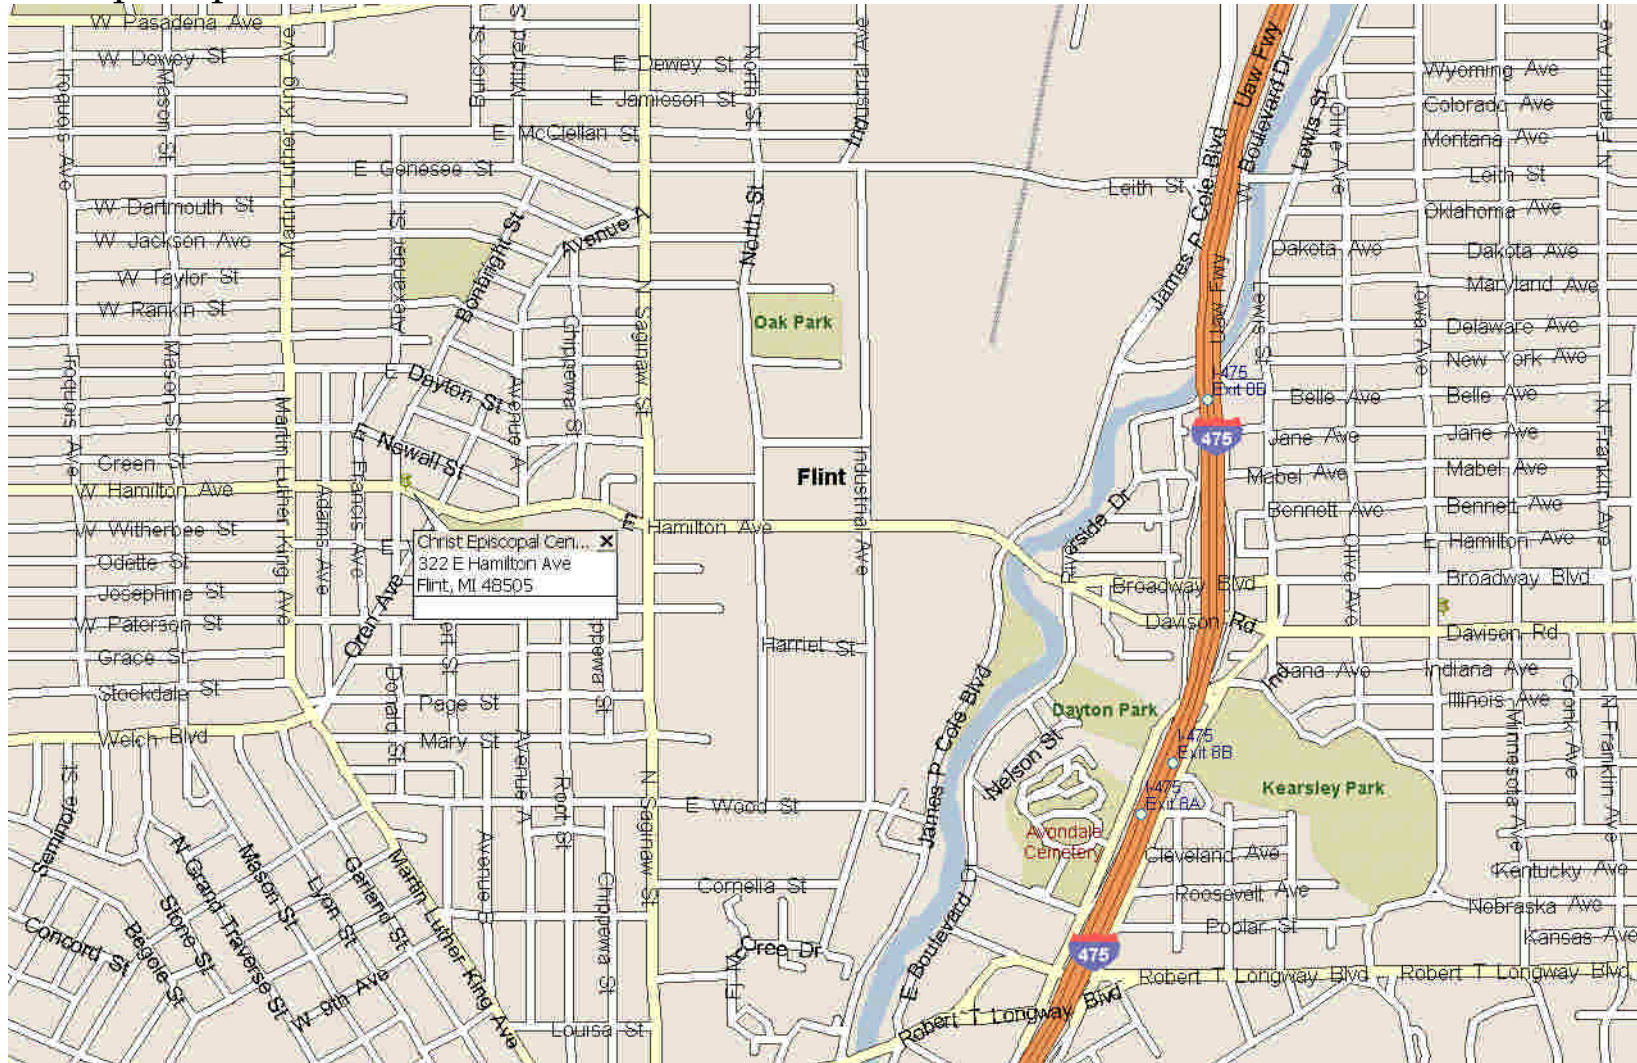

Flint
Christ Episcopal Center

Flint River Valley Convocation

(810) 239-9425
322 E. Hamilton St. 48505

Take I-75 to Flint, then pick up I-475. Exit on E. Hamilton Street (exit 8B) and turn west on Hamilton Street.