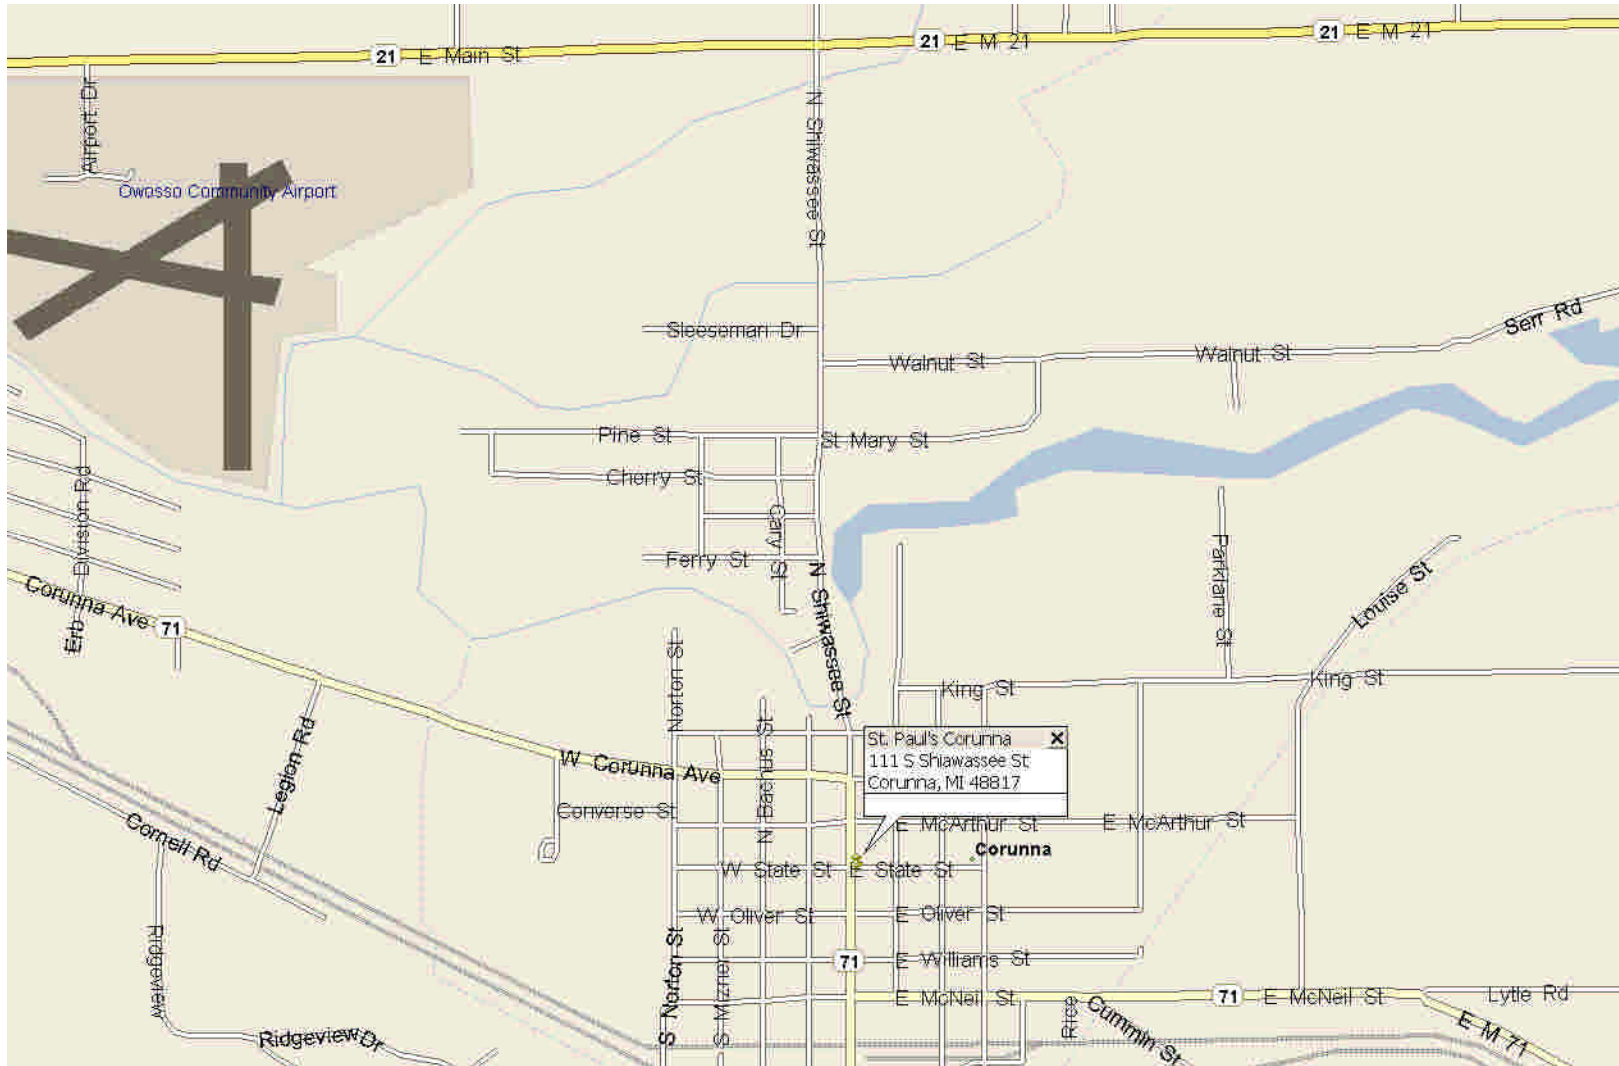

Corunna
St. Paul's

Flint River Valley Convocation

(989) 743-4190

111 S. Shiawassee St. 48817

M-71 goes through the center of Corunna running north and south. St. Paul's is on the east side of M-71, 3 blocks south of the only traffic light.