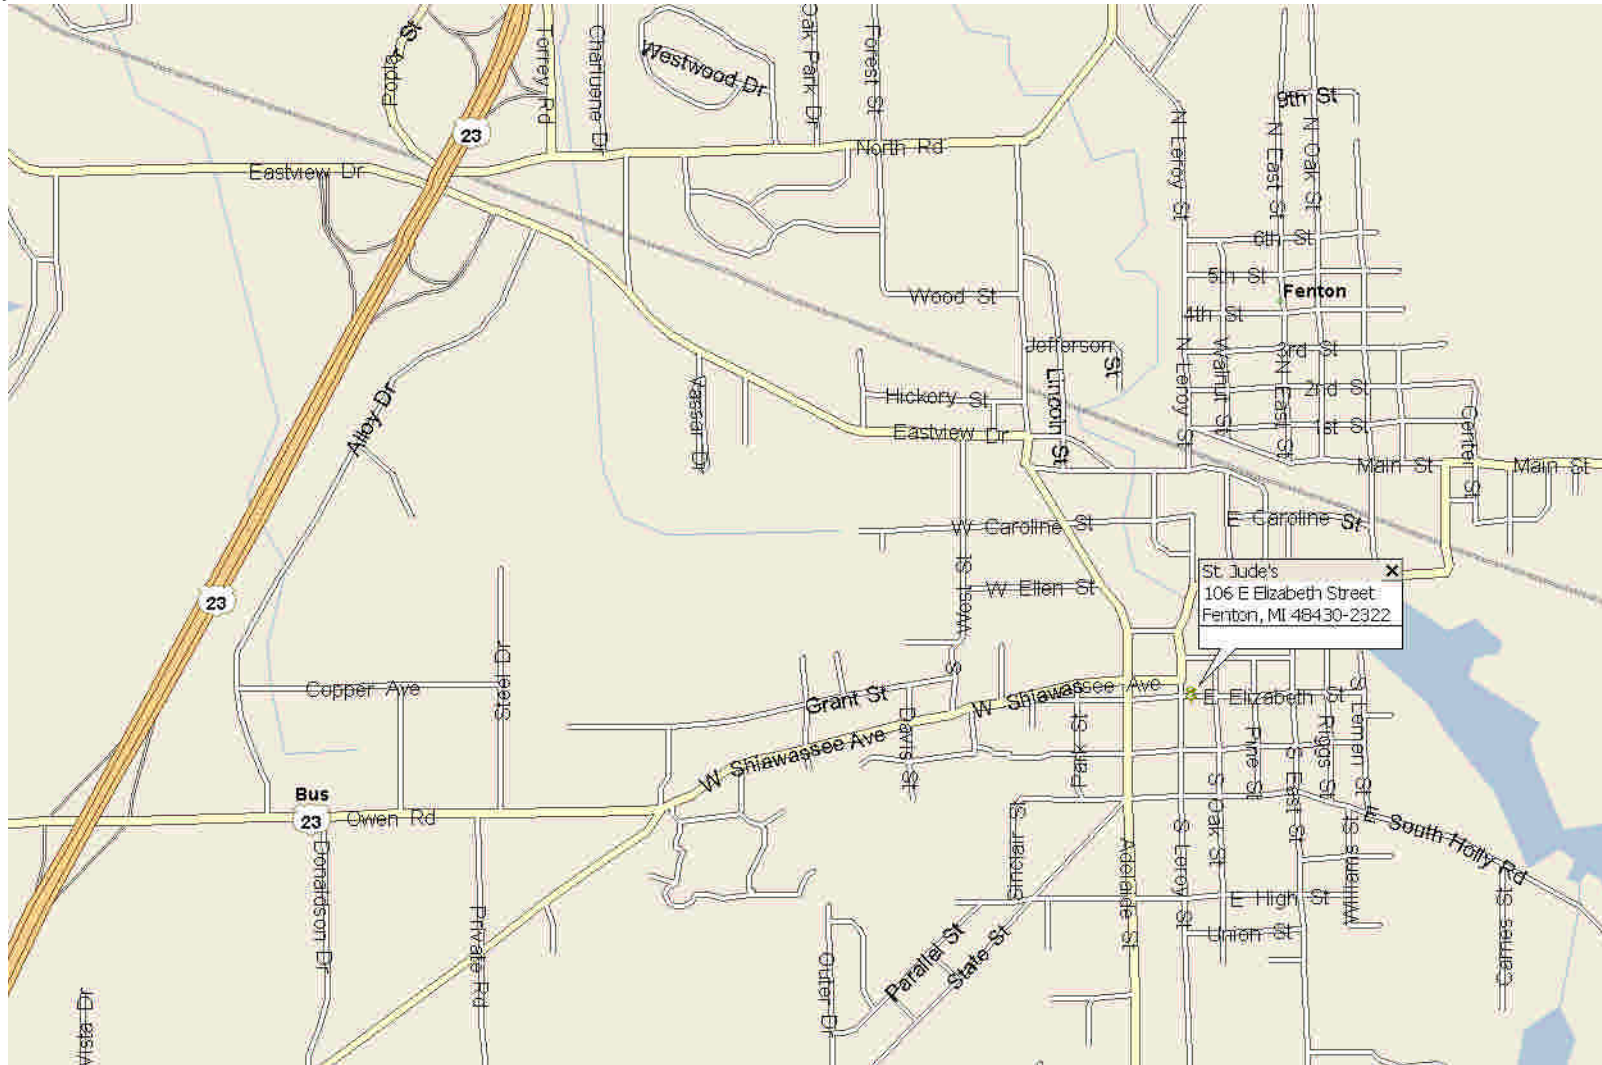

Fenton
St. Jude's

Flint River Valley Convocation

(810) 629-5681
106 E. Elizabeth St. 48430

From US-23, exit at Owen Rd and go east to S. Leroy (stop sign), then turn right. St. Jude's is at the corner of S. Leroy and Elizabeth.

From I-75, exit at Grange Hall Rd and go west through Holly into Fenton. Turn left on Leroy by the Fenton Hotel and follow Leroy to Elizabeth.