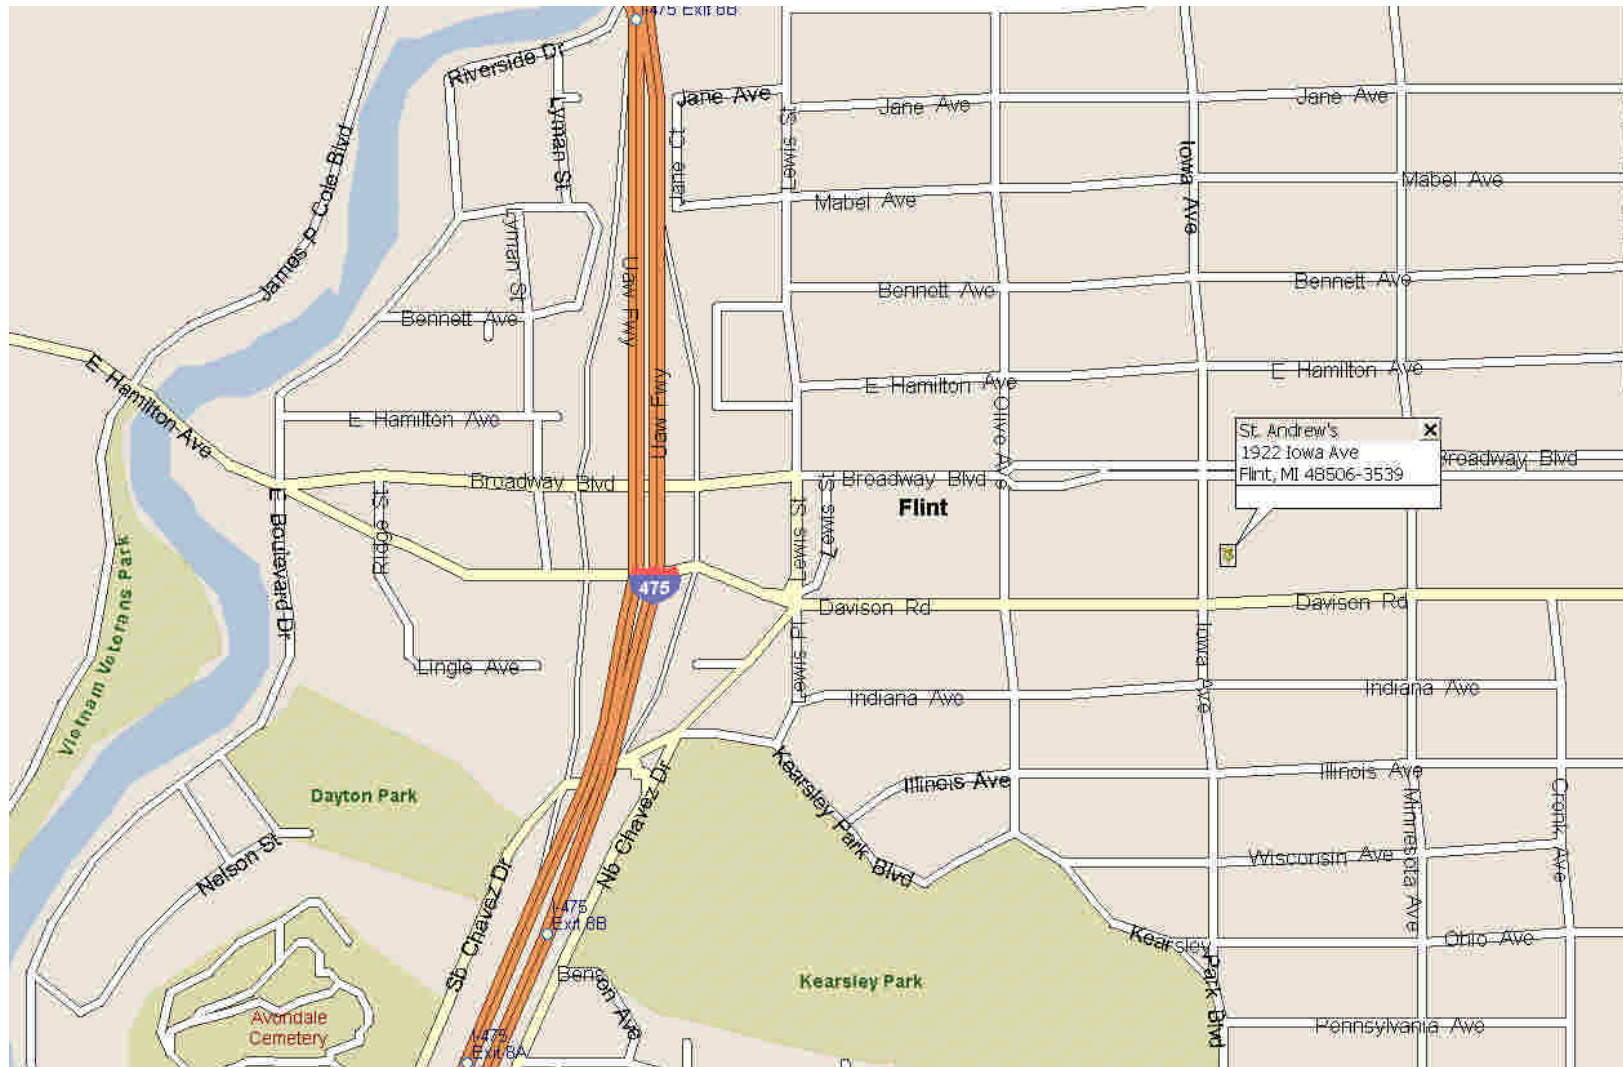

Flint  
St. Andrew's

Flint River Valley Convocation

(810) 238-4236  
1922 Iowa Ave. 48506

From the north or south: take I-75 to I-475 and exit at the Broadway/Steever exit (#8B). Go east on Steever to the 1<sup>st</sup> traffic light. The street will angle left and become Davison Rd. Continue east 2 blocks to Iowa Ave. (next traffic light). Turn left on Iowa and the parking lot is immediately on your right.

From east or west: Take I-69 to northbound I-475. Follow the directions shown on the left.