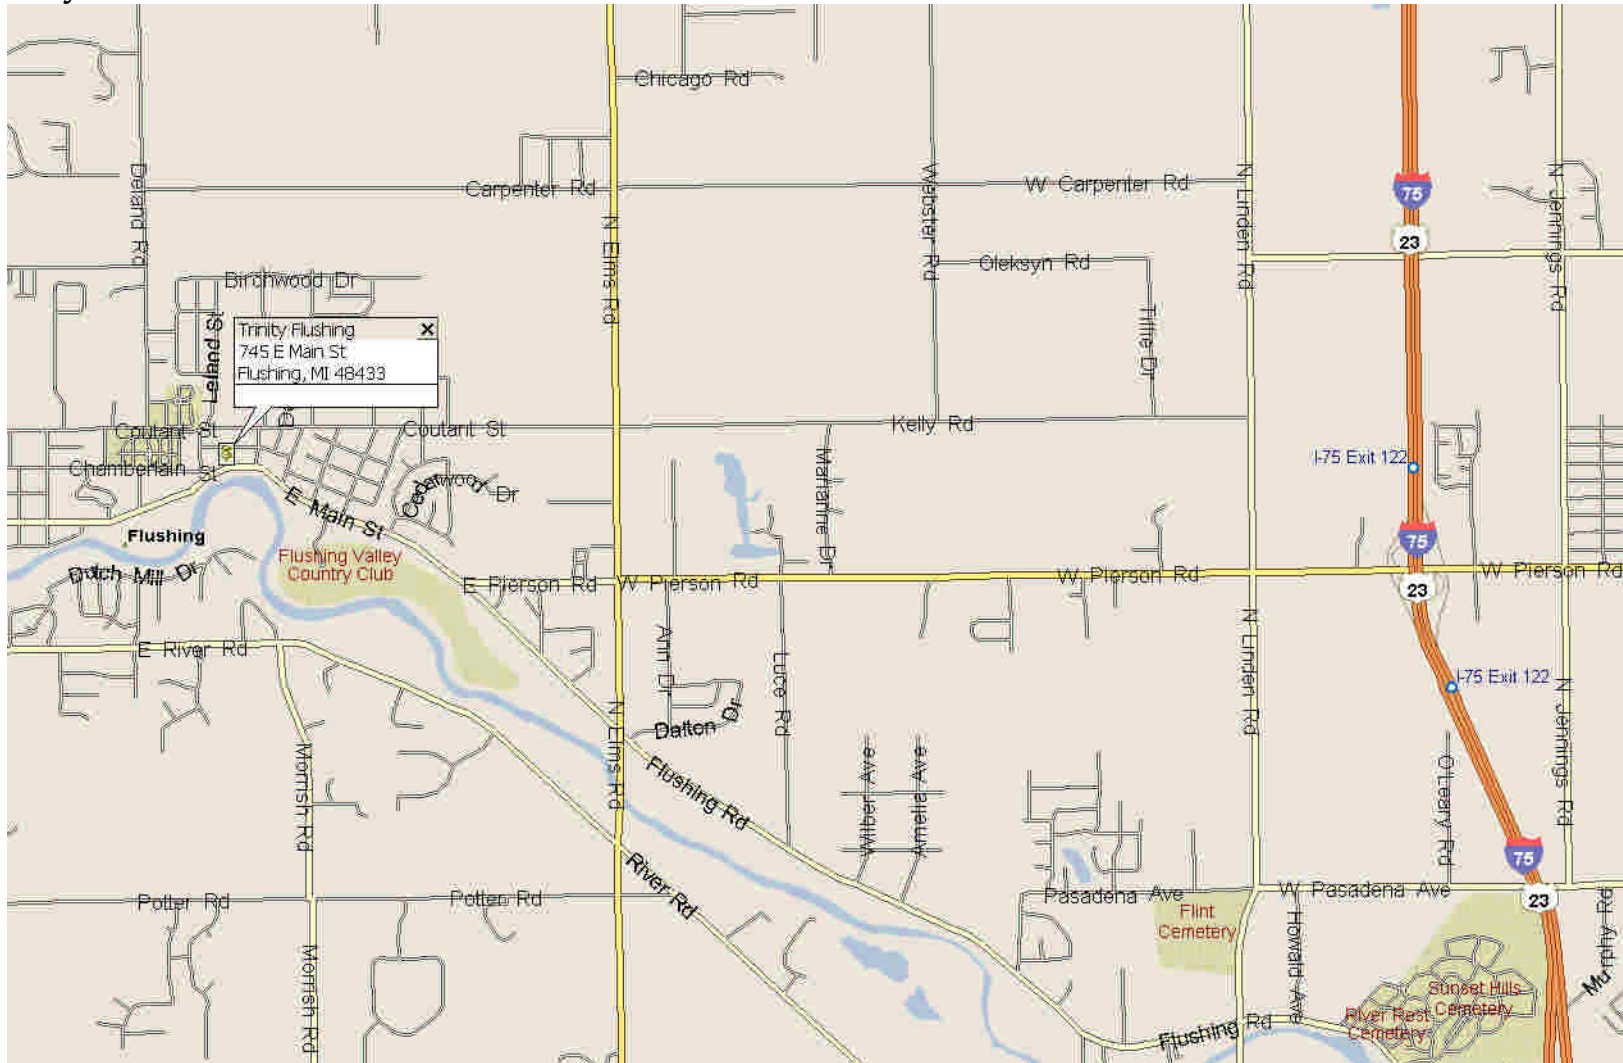

Flushing
Trinity

Flint River Valley Convocation

(810) 659-9716
745 E. Main St. 48433

Take I-75 to Flushing (Pierson Road) exit west. Follow Pierson Rd to the dead end at Main Street. Turn right (west) and follow Main Street about ¾ mile to the church which is on your right.