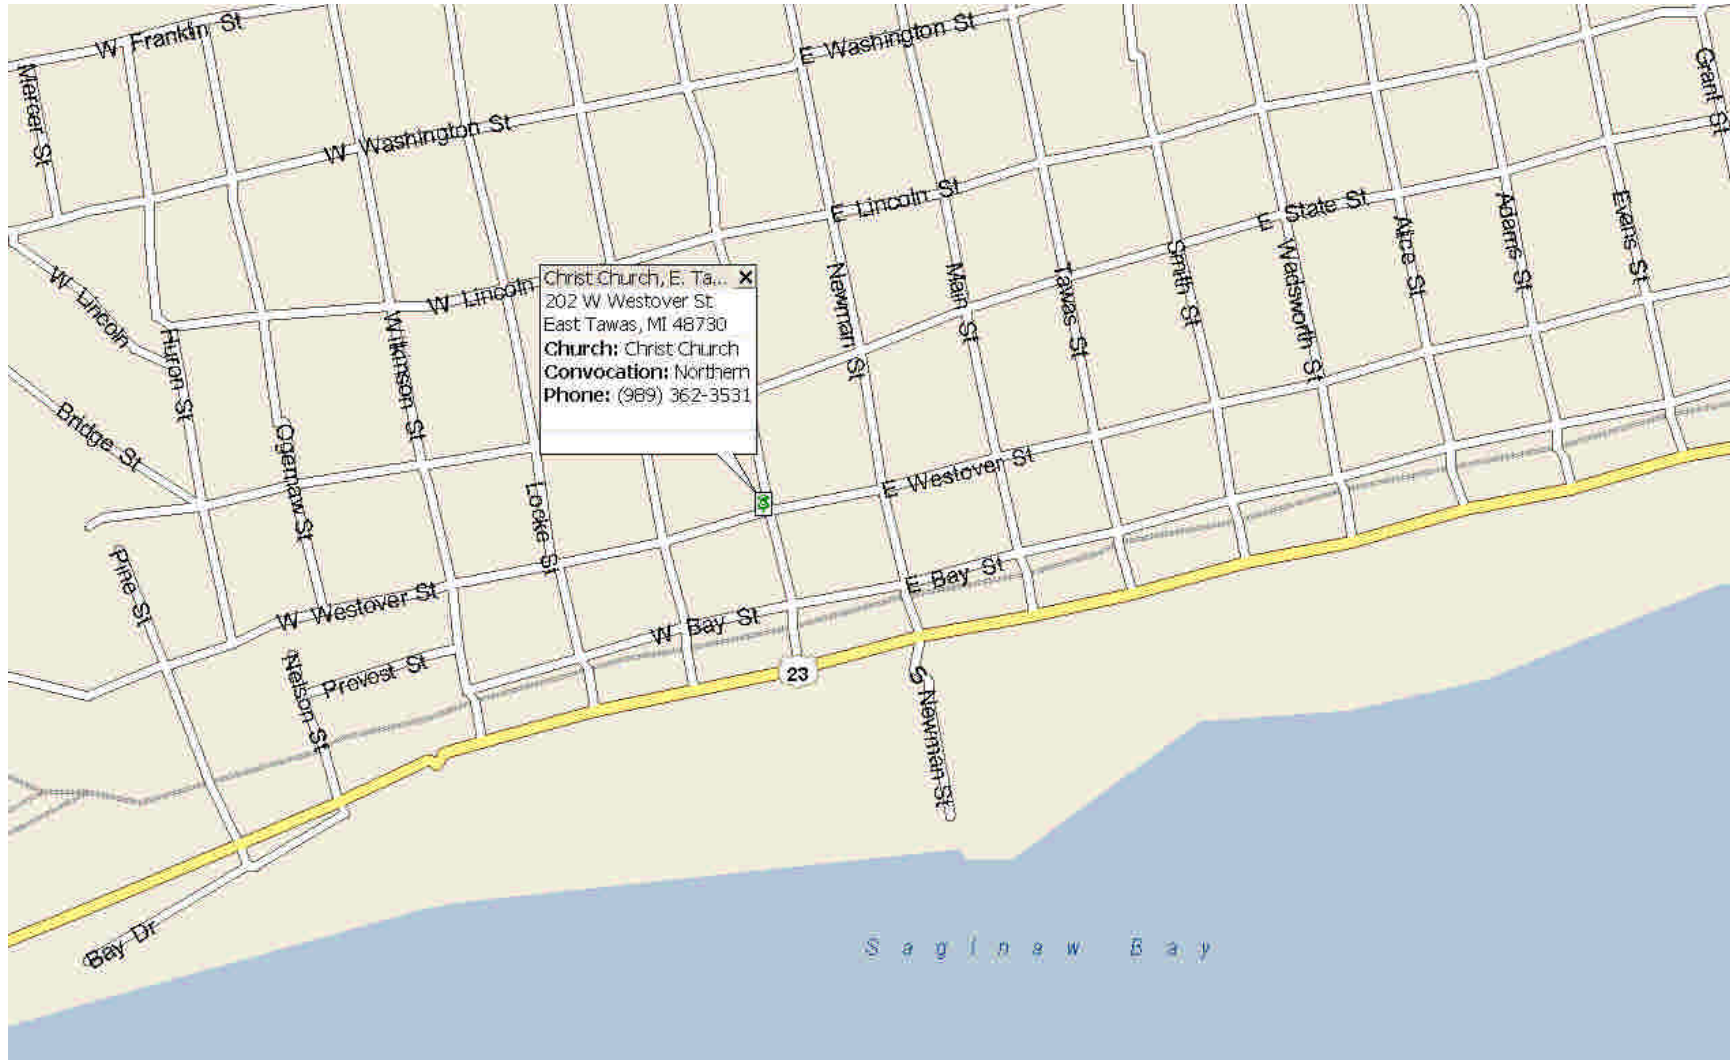

East Tawas  
Christ Church

Northern Convocation

(989) 362-3531  
202 W. Westover St. 48730

From US-23, turn inland (north) at the traffic light in East Tawas. Cross the railroad tracks into the business district. Go one block and turn left at the corner with the GM dealership and Ben Franklin onto Westover St. Proceed west on block to the church. Parking is across the street from the church in the large lot.