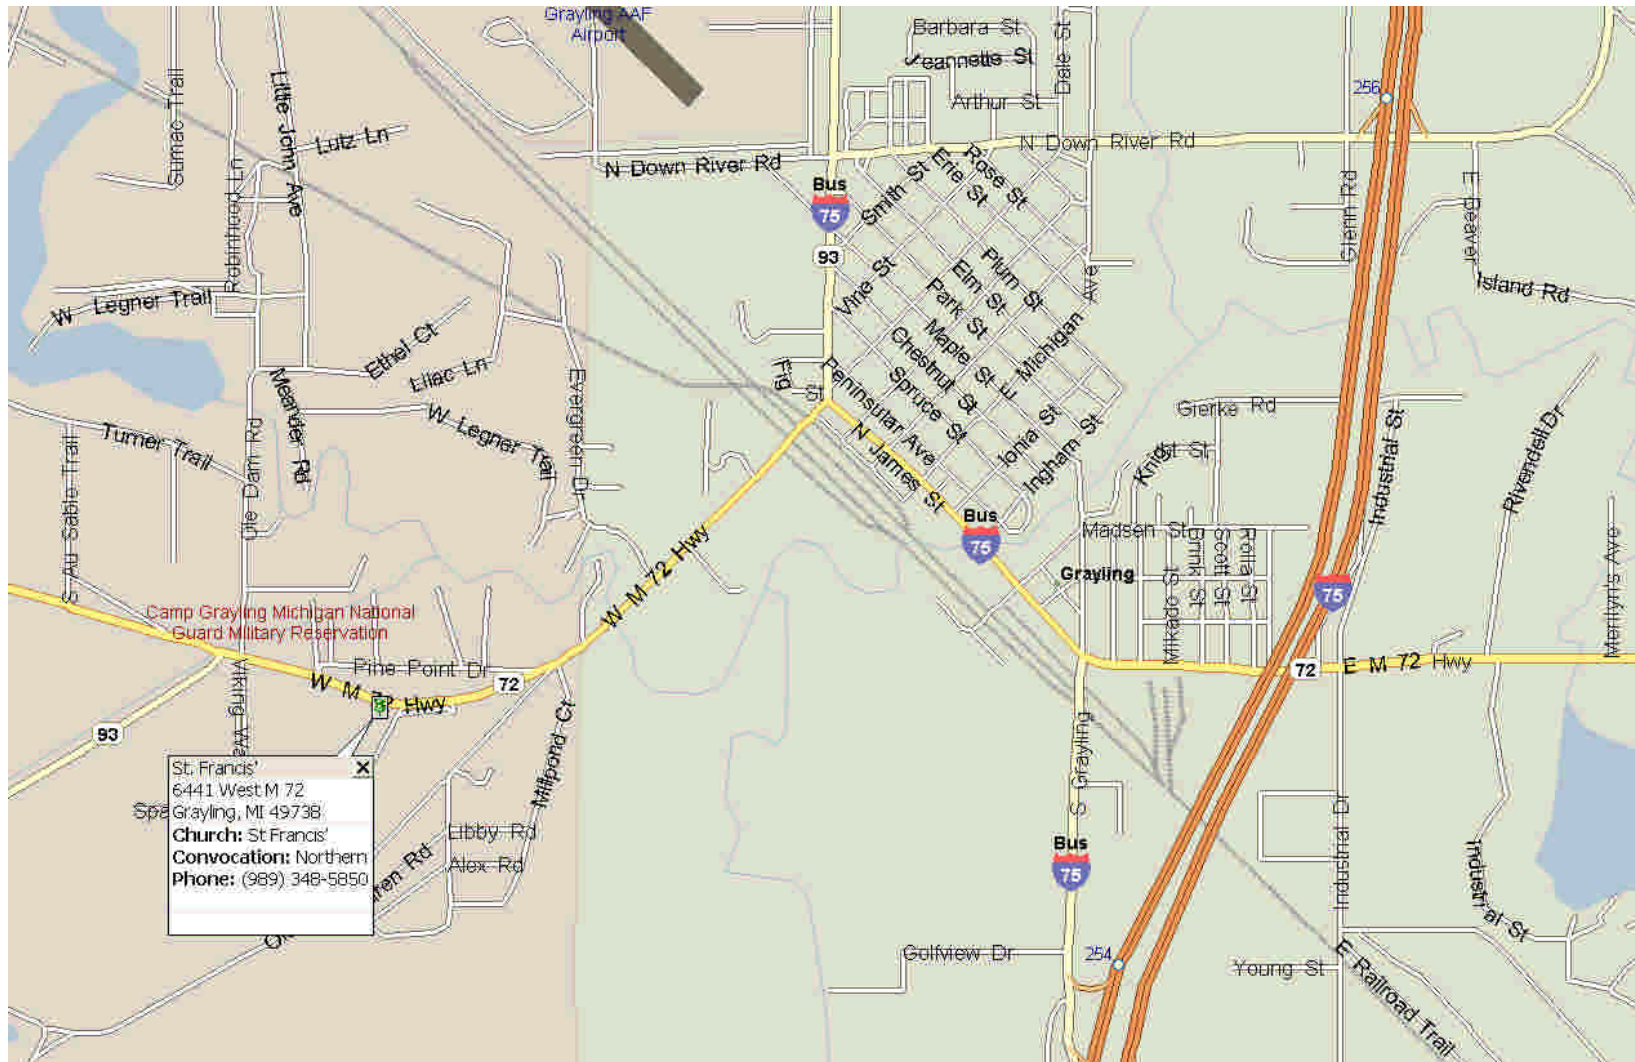

Grayling St. Francis'

Northern Convocation

(989) 5850
6441 West M-72 48738

From the south: take US-27 or I-75 to Grayling exit 254. Continue on Business I-75 to the 3rd traffic light and turn left. Go west 1 ½ miles on M-72 (church on the left).

From the north: take I-75 to Northdown River Road (exit 256). Turn right on Northdown River Rd and follow to the "T" at old US-27. Turn left to the traffic light, then right on M-72. Go about 1 ½ miles to the church.