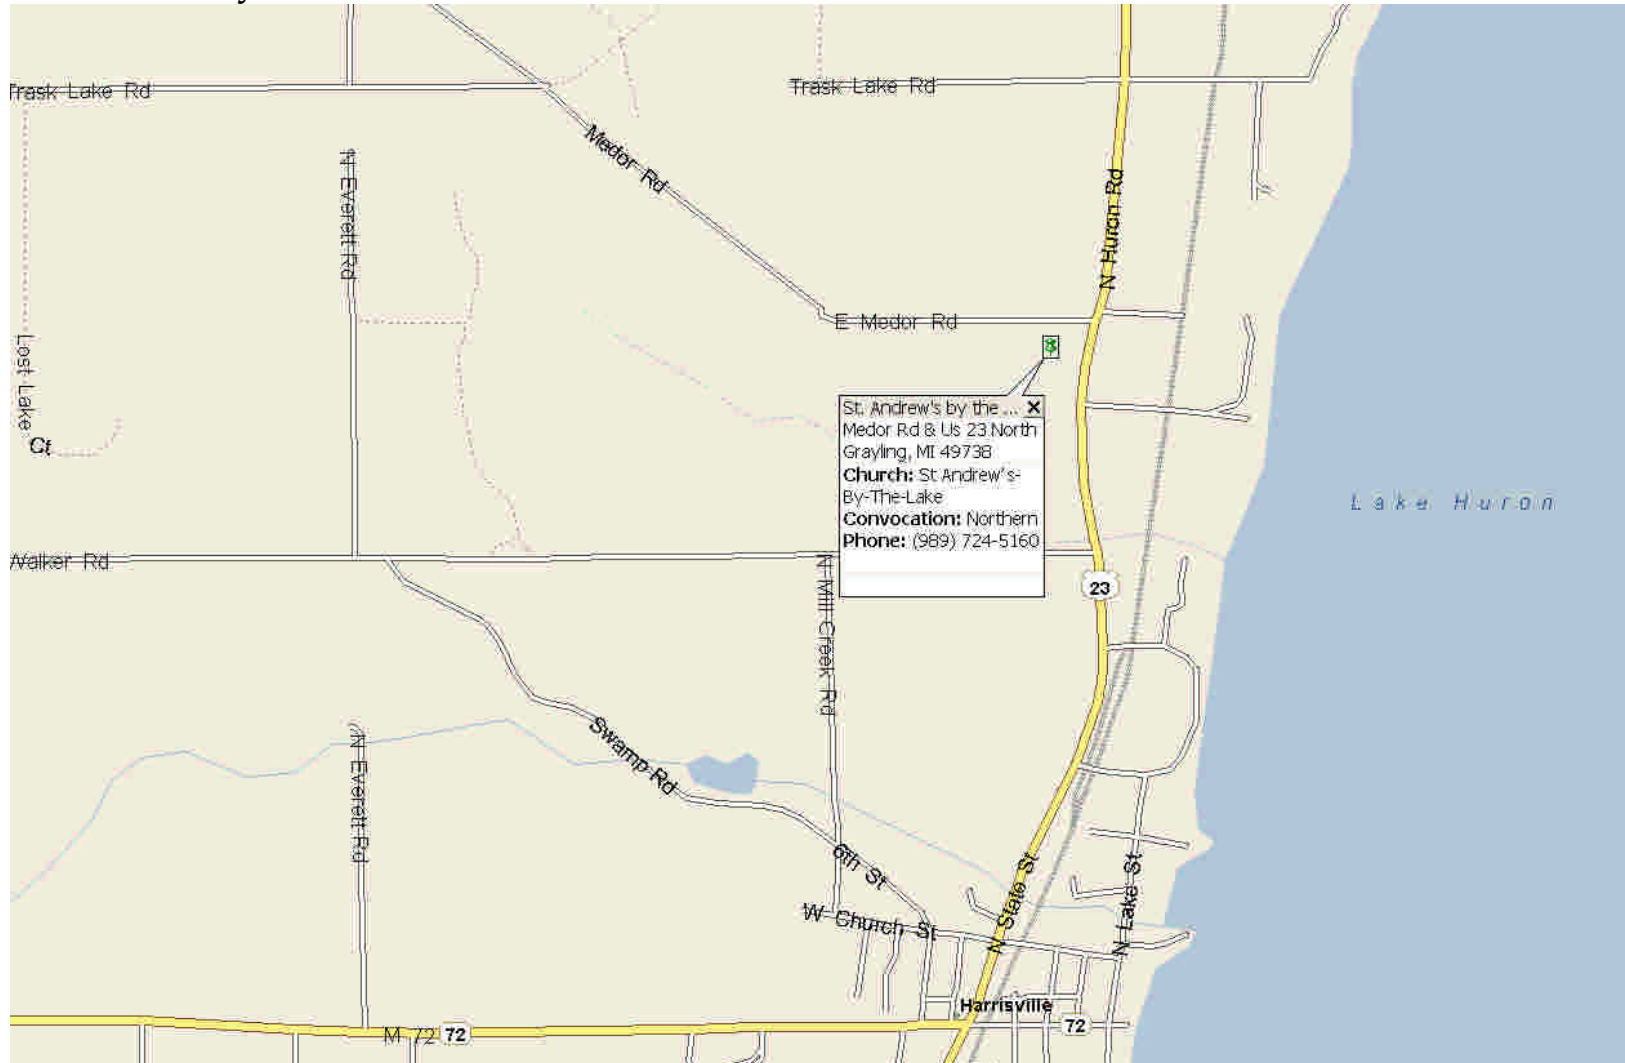

Harrisville
St. Andrew's by-the-lake

Northern Convocation

(989) 724-5160

Medor Rd & US 23 North 48740

From the west: follow M-72 (then see directions below).

From the south: follow US-23 through Harrisville about 1 ½ miles to Medor Rd.

The church is on the left at the corner.

From the north: follow US-23 south to Medor Rd. The church is on the right, just after the corner.