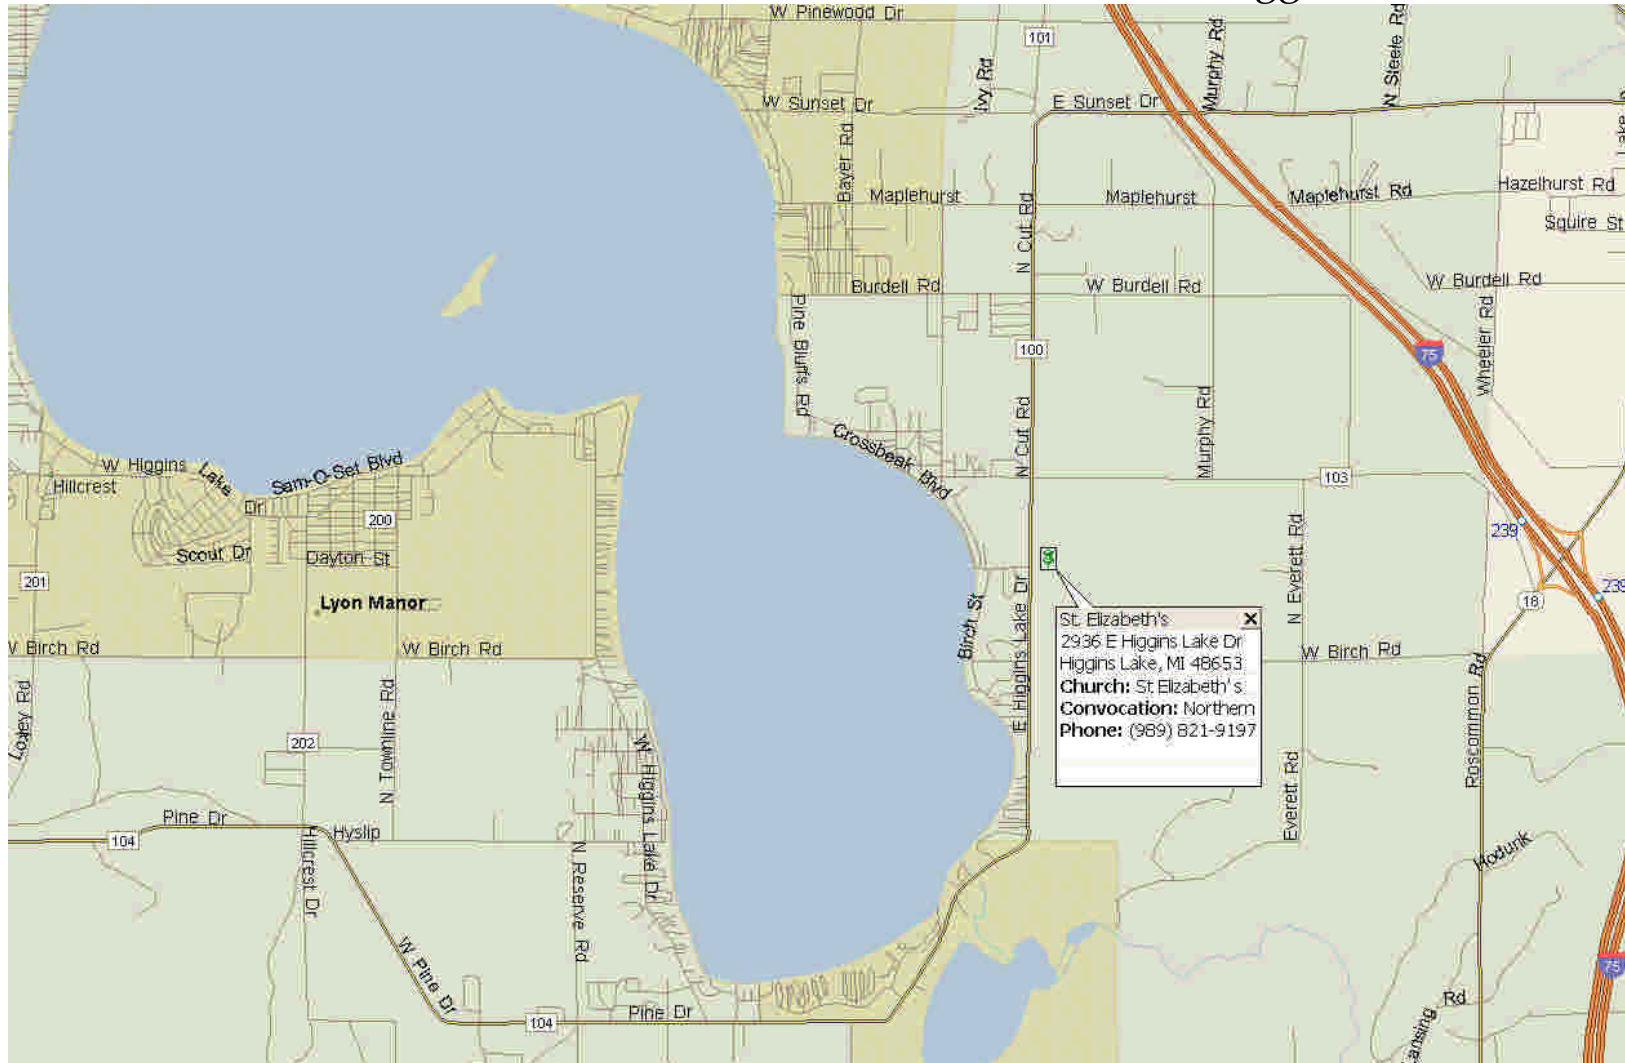

Higgins Lake
St. Elizabeth's

Northern Convocation

(989) 821-9197

2936 E. Higgins Lake Dr. 48653

From the south: take I-75 to exit 239 and head west. Immediately over the viaduct, take M-103 (1st right). Follow M-103 for 4 miles to blinking light intersection. Continue left on M-100 heading south. Church is on the left about ½ mile.

From the north: Take I-75 to exit 244. Go right about ¼ mile and take first left to the top of the hill. At the stop sign, go right on county road 100. Church is ½ mile past the blinking light.