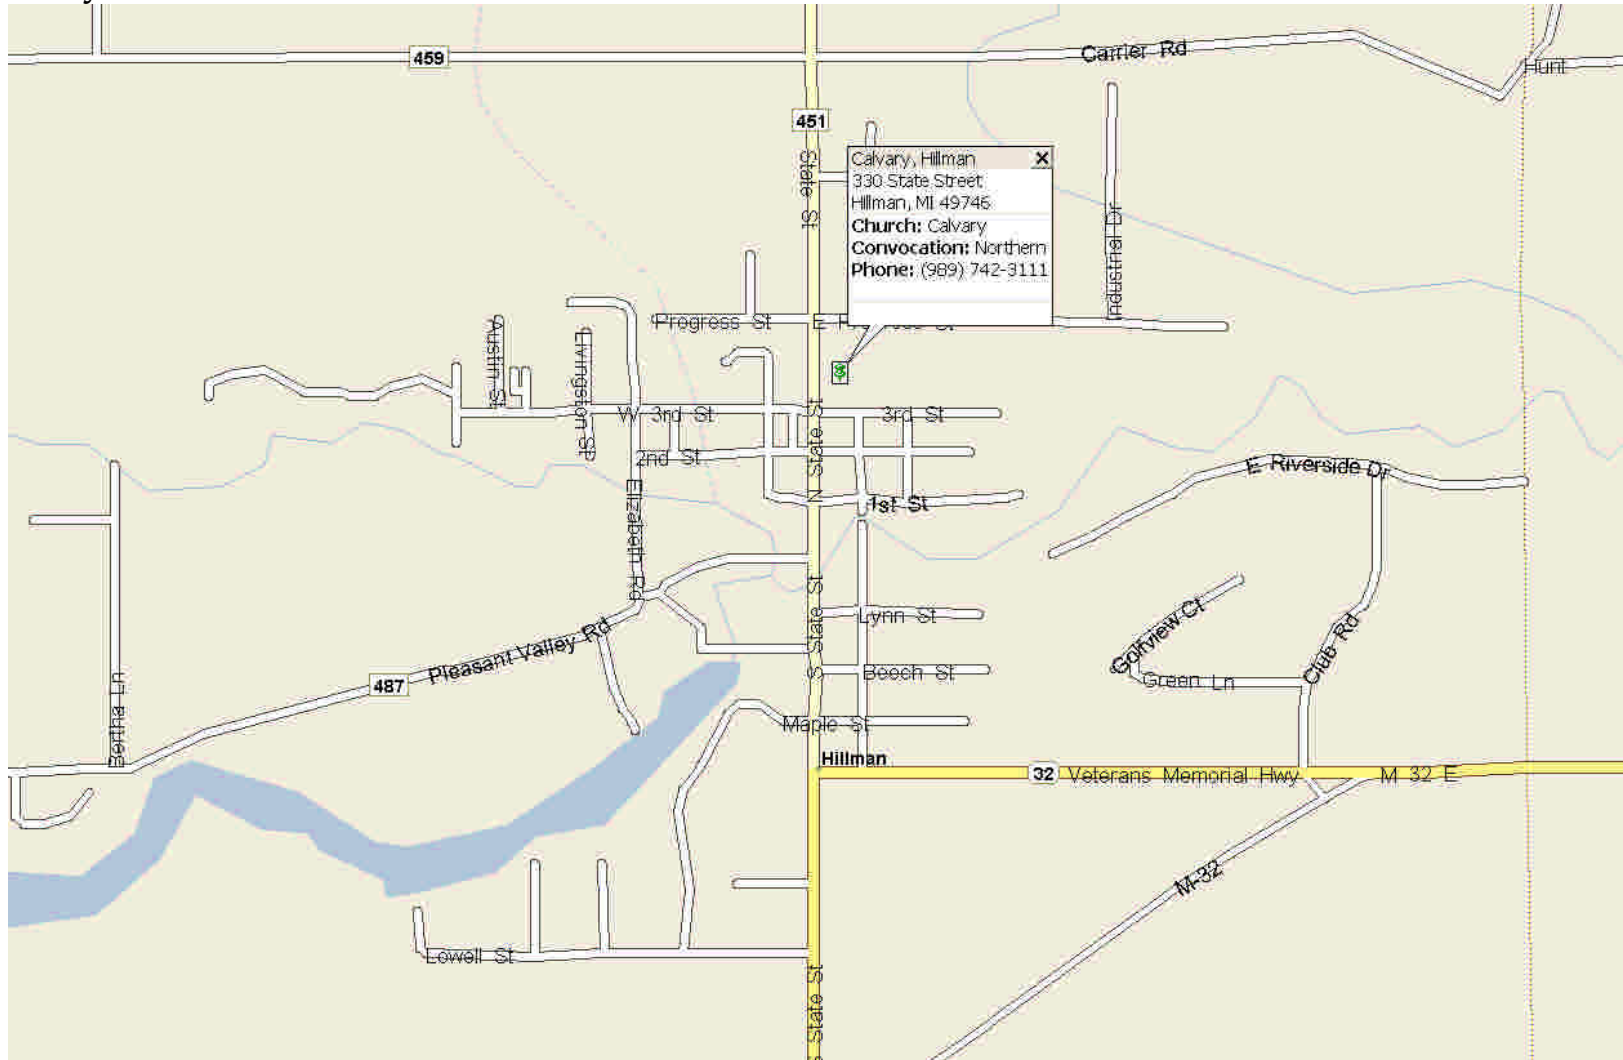

Hillman
Calvary

Northern Convocation

(989) 742-3111
330 State St. 49746

Follow M-32 to Hillman. From the south, proceed through blinker light into the village. From the north: turn right at the blinker light into the village. The church is the white frame building downtown on the right.