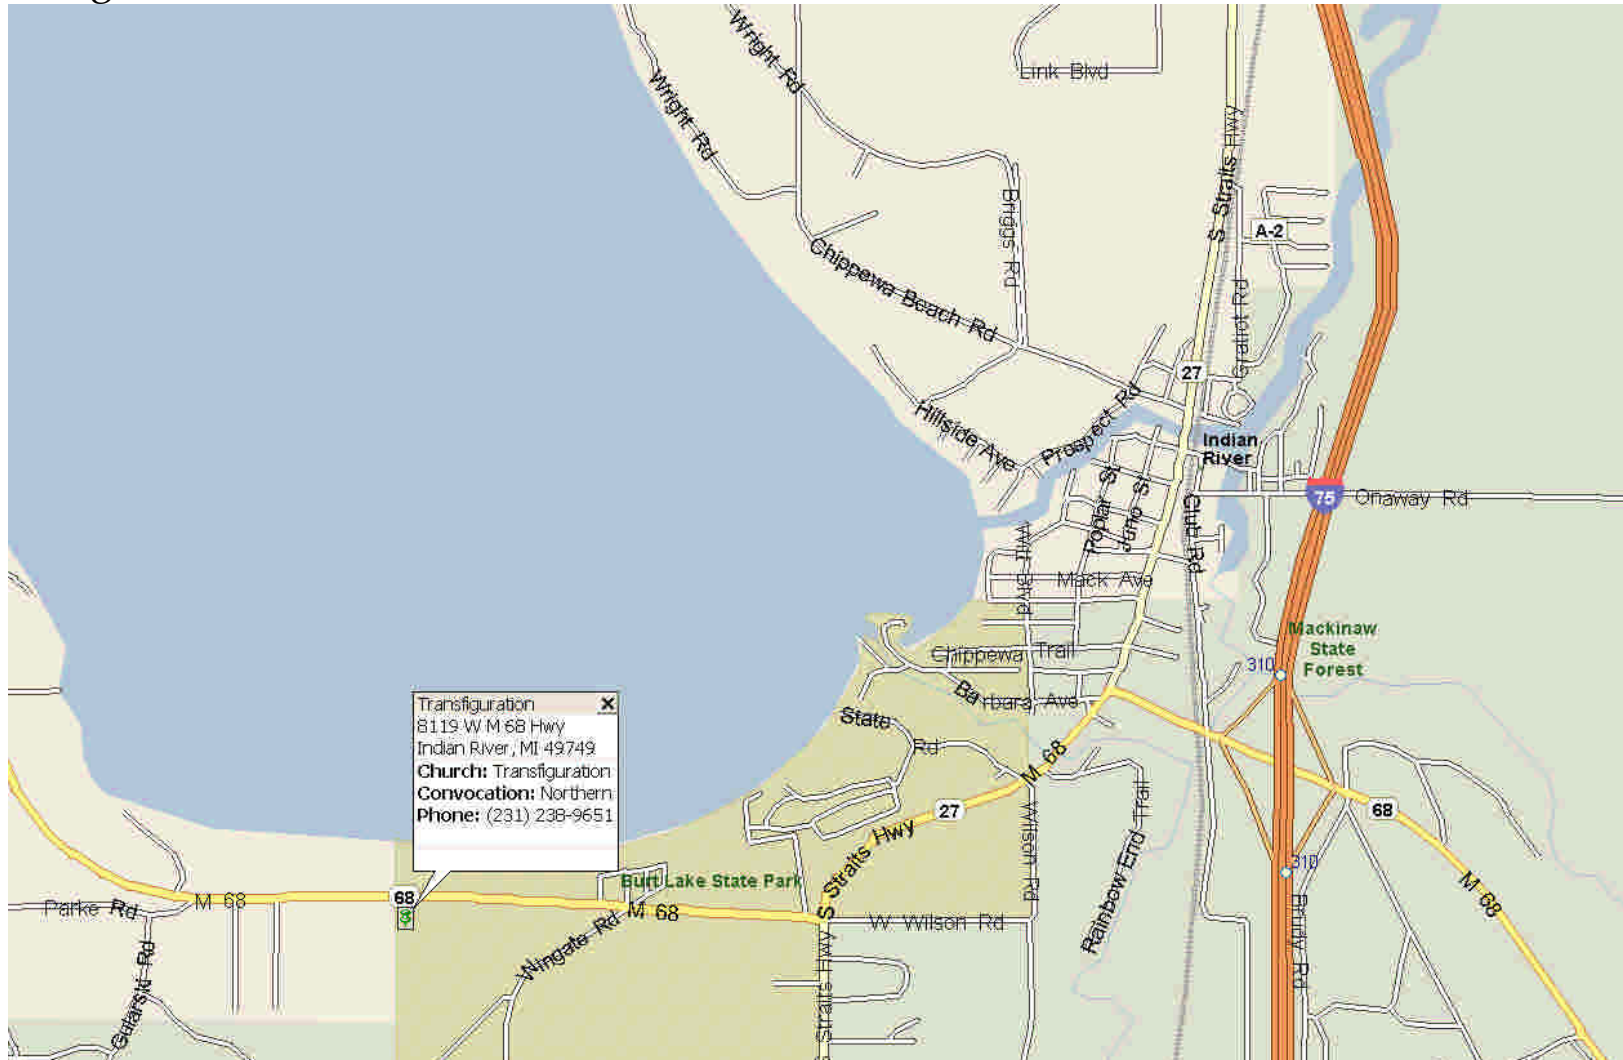

Indian River Transfiguration

Northern Convocation

(231) 238-9651
8119 W. M-68 49749

From I-75, take exit #310. At the top of the ramp turn left from the south (right from the north), go ½ mile to the traffic light, follow M-68 by turning left 1 mile to the blinker, then continue on M-68 by turning right. Church is 1.2 miles ahead on the left.

From the west: take M-68 from Alanson, church is on the right just 10 miles from the blinker in downtown Alanson.

From the east: take M-68 from Onaway to the traffic light in Indian River, then turn left and follow the directions on the left.