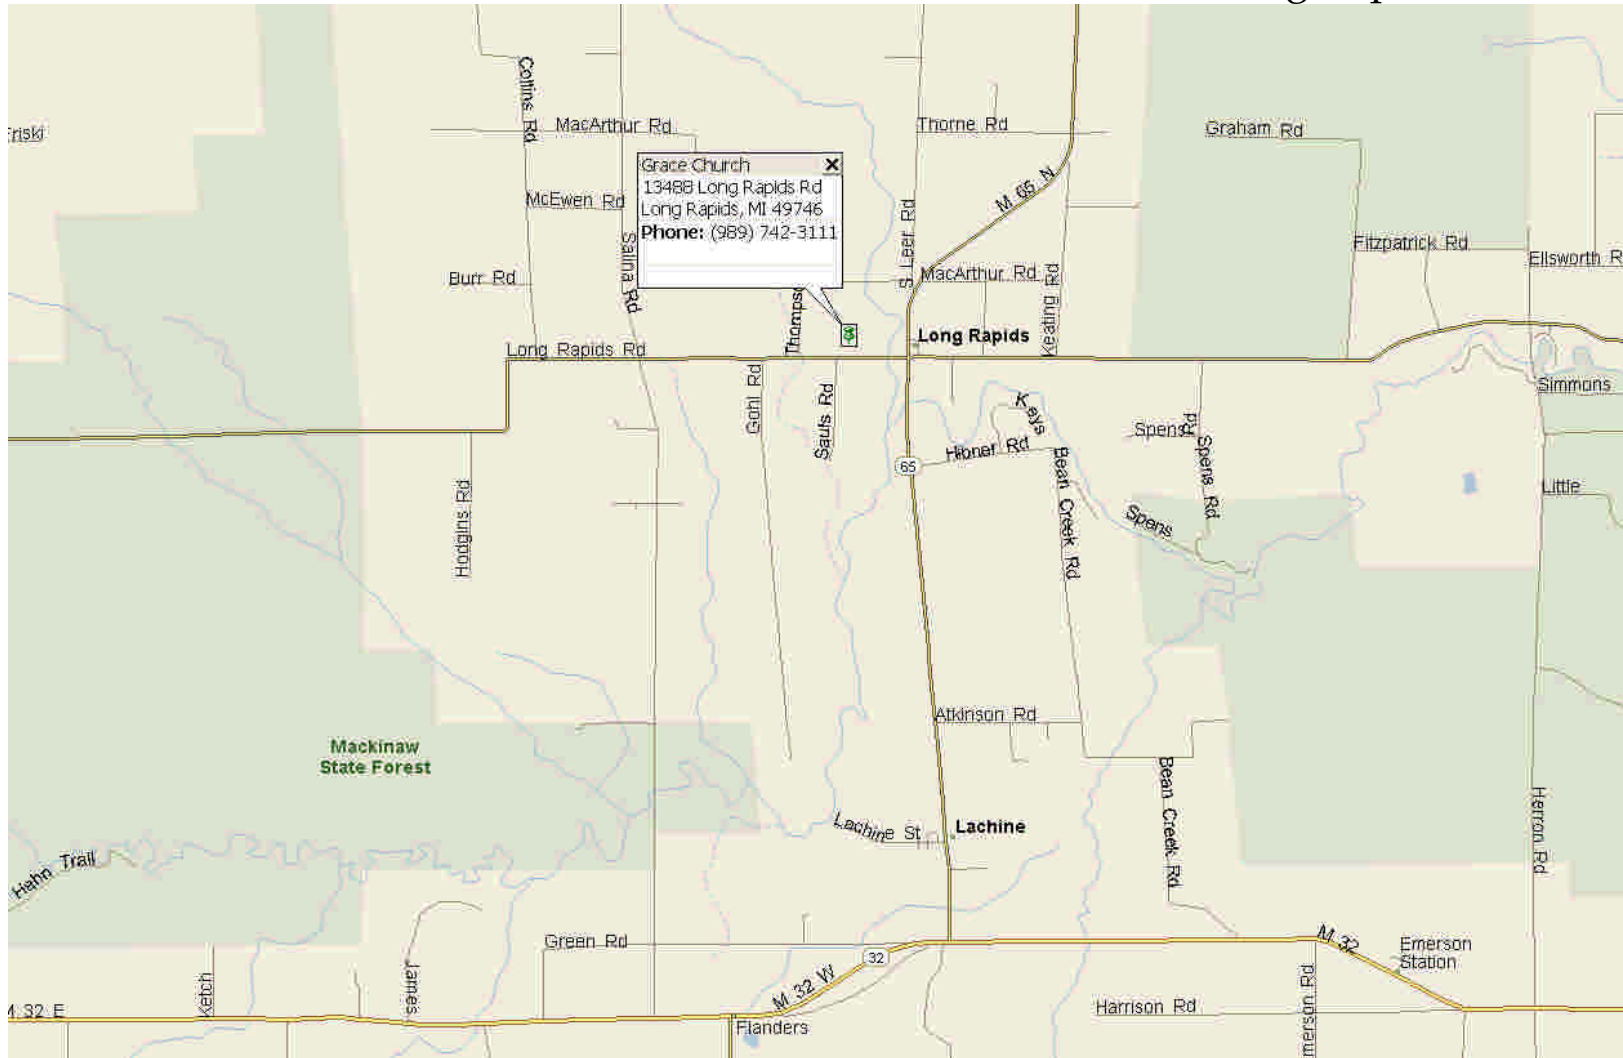

Long Rapids  
Grace Church

Northern Convocation

(989) 379-3731

13488 Long Rapids Rd. 49746

From the south: follow M-65 north past M-32, go through the village of Lachine, 5 miles to the village of Long Rapids. Turn right on Long Rapids Rd., ½ mile over the hill, the church is on the right.

From the east: take M32 16 miles from Alpena, then turn right on M-65 into Lachine and left onto Long Rapids Rd. Church is a white building on the right.