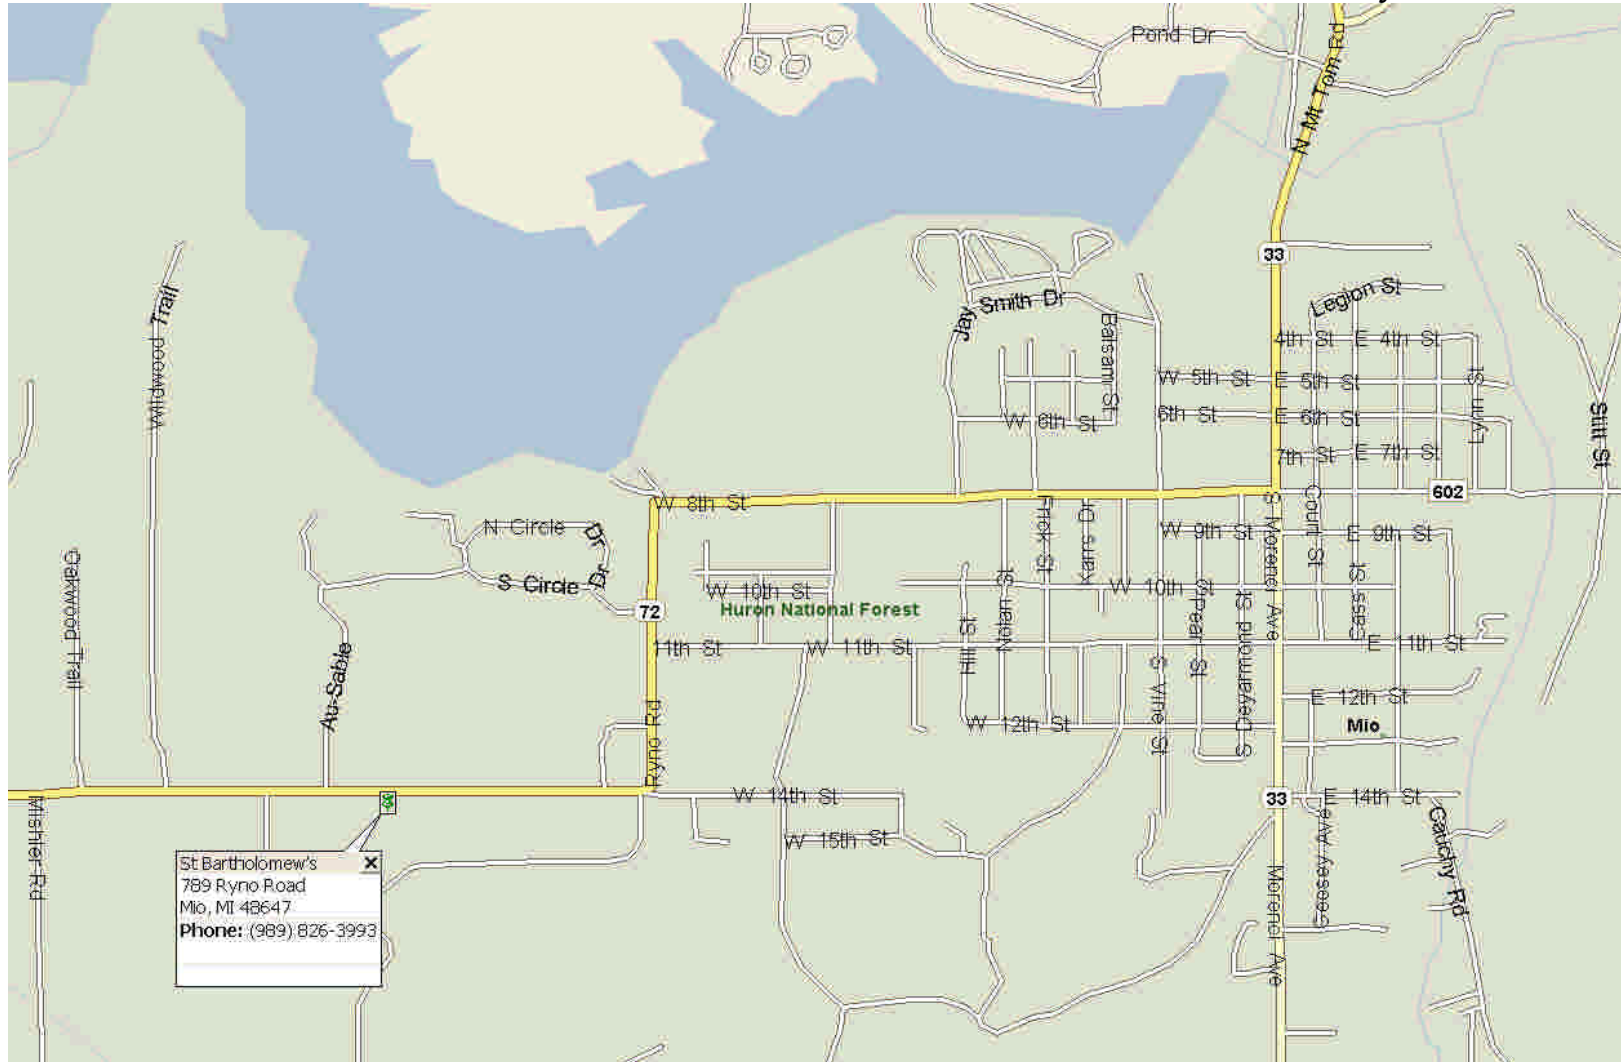

Mio  
St. Bartholomew's

Northern Convocation

(989) 826-3993  
789 Ryno Rd. 48647

In the middle of “the mitten”, Mio is a long way from any major highway. The major connection is I-75 to Grayling, then east on M-72 (or US-23 to Harrisville which is the other end of M-72).

The local connection is M-33 north/south which connects again to I-75 south of Rose City. When M-33 connects to M-72 in Mio, turn left (west) to get to the church 2 miles from the intersection.