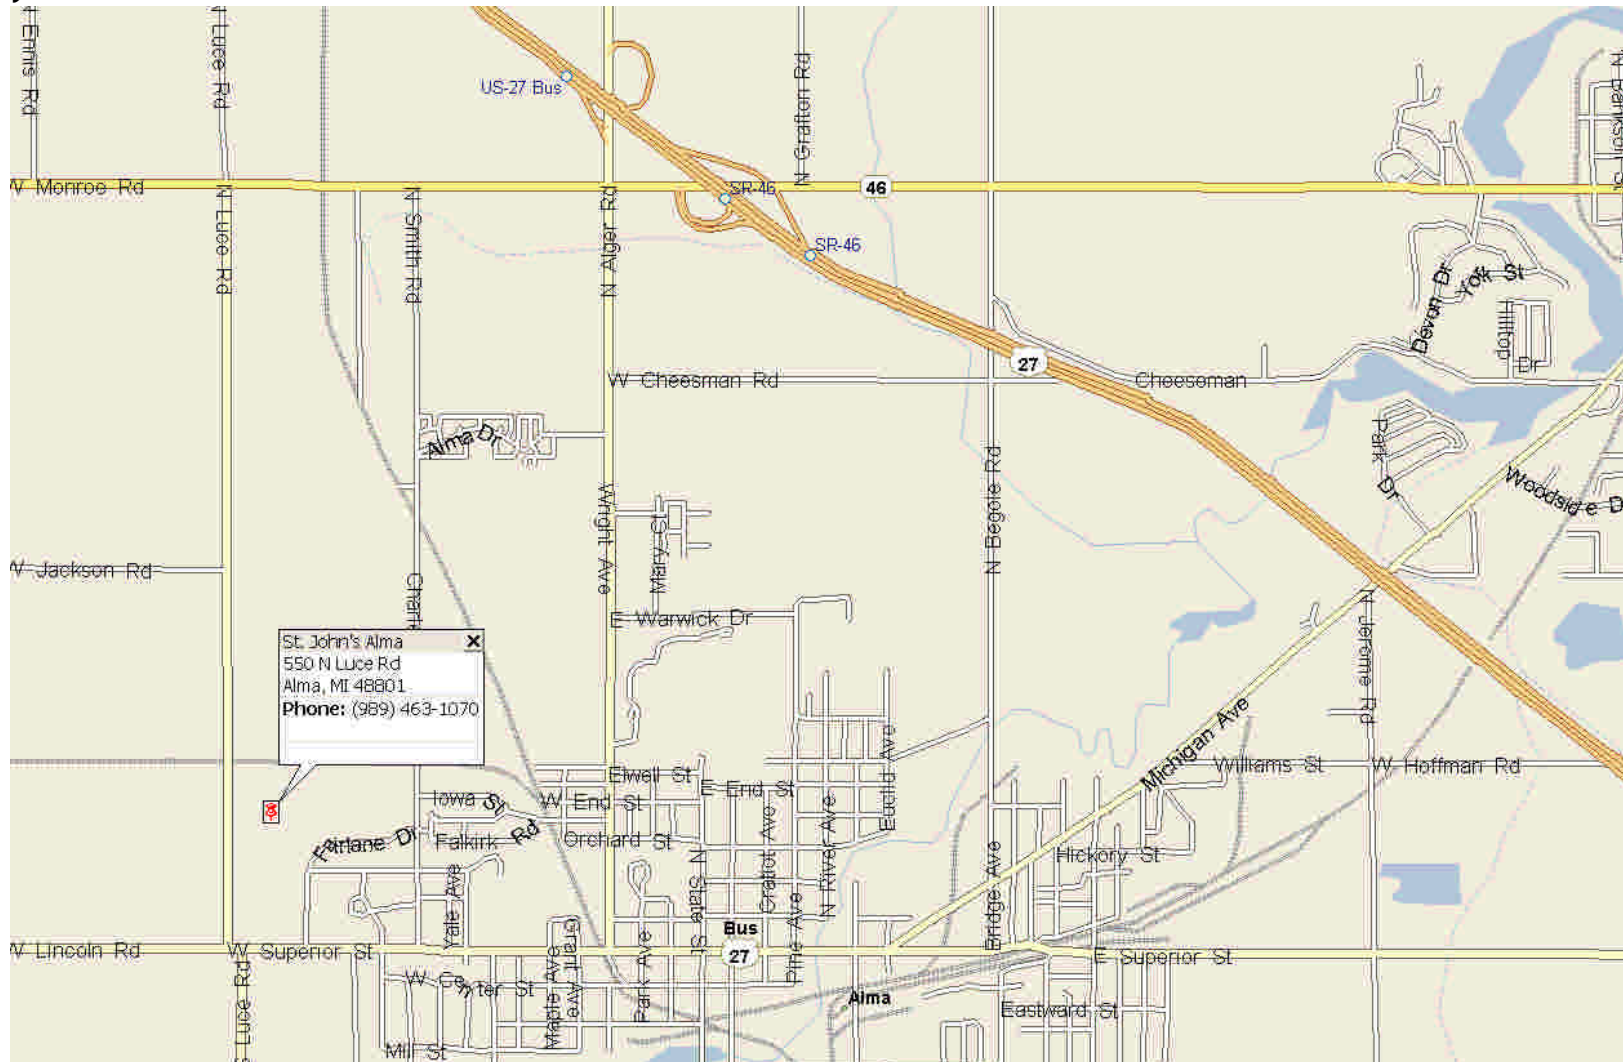

Alma
St. John's

SAGINAW VALLEY CONVOCATION

(989) 463-1070
500 N. Luce Rd. 48801

From north or south: take US-27 to M-46. Take M-46 west to Luce road, turn south to the church 1 mile away on the left.

From Alma, go west on West Superior, then go north 1/2 mile on Luce road to the church on the right.