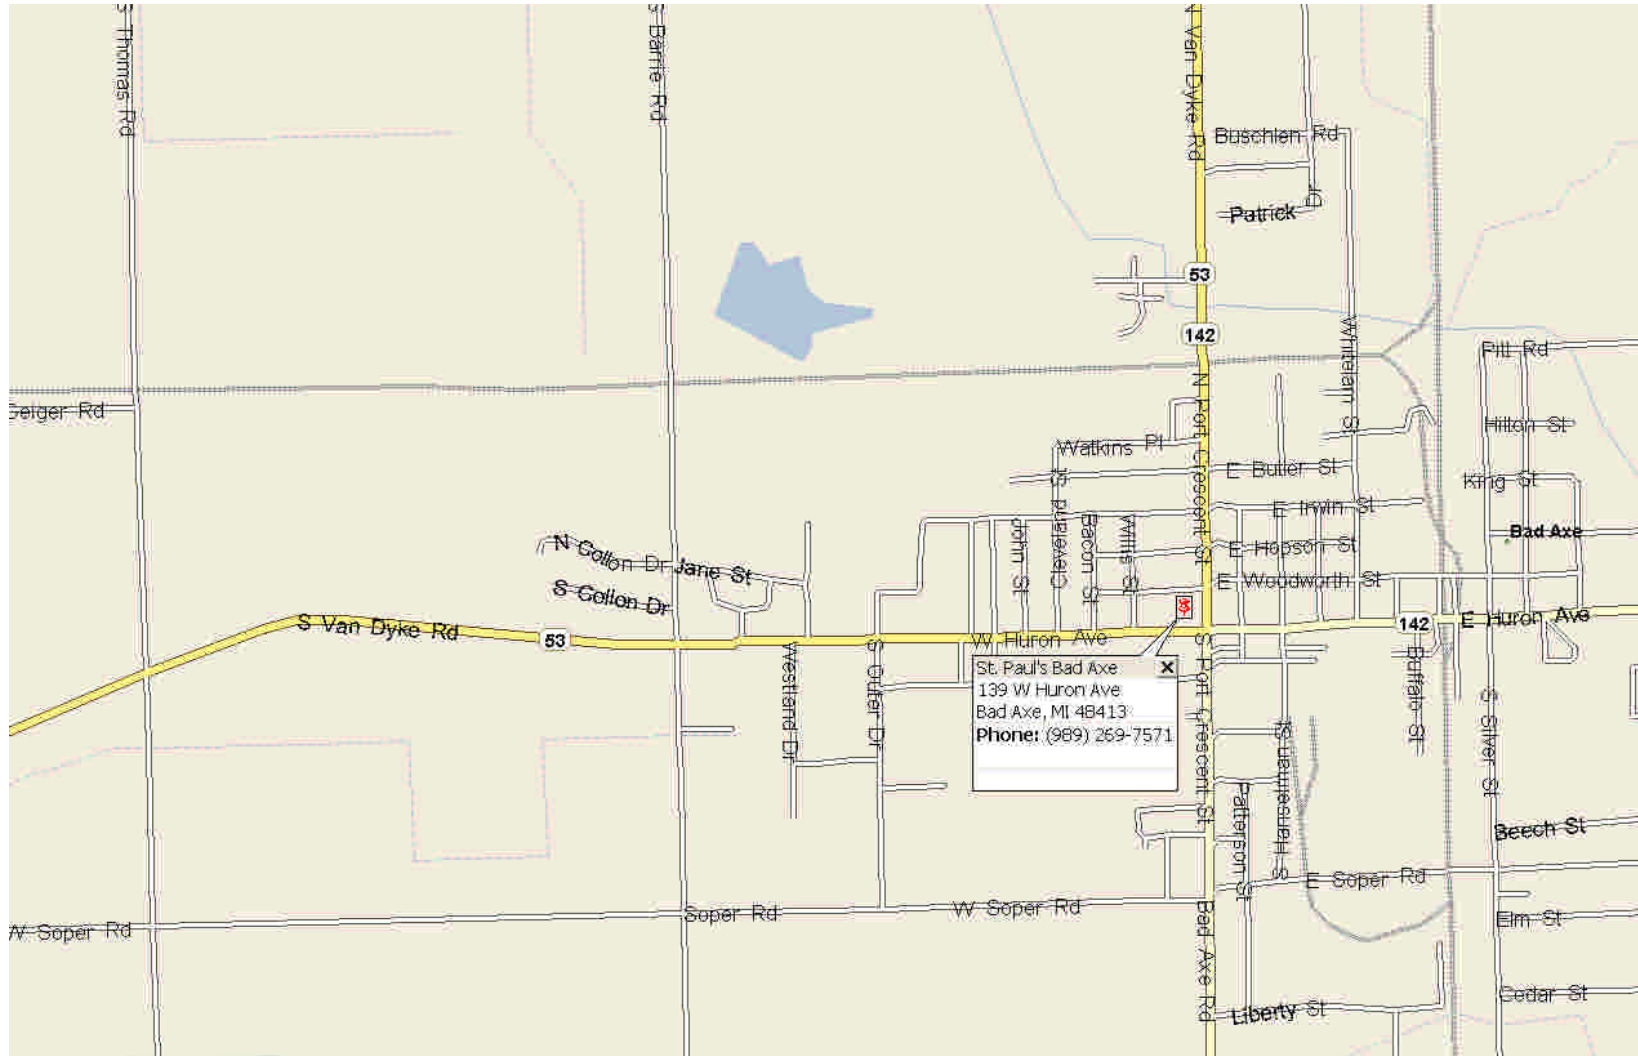

Bad Axe  
St. Paul's

SAGINAW VALLEY CONVOCATION

(989) 269-7571

139 W. Huron Ave. 48413

From the east: take M-53 into Bad Axe, the church is ½ block of the downtown intersection.  
From the south, take M-19 to M-142, then go west to Bad Axe.