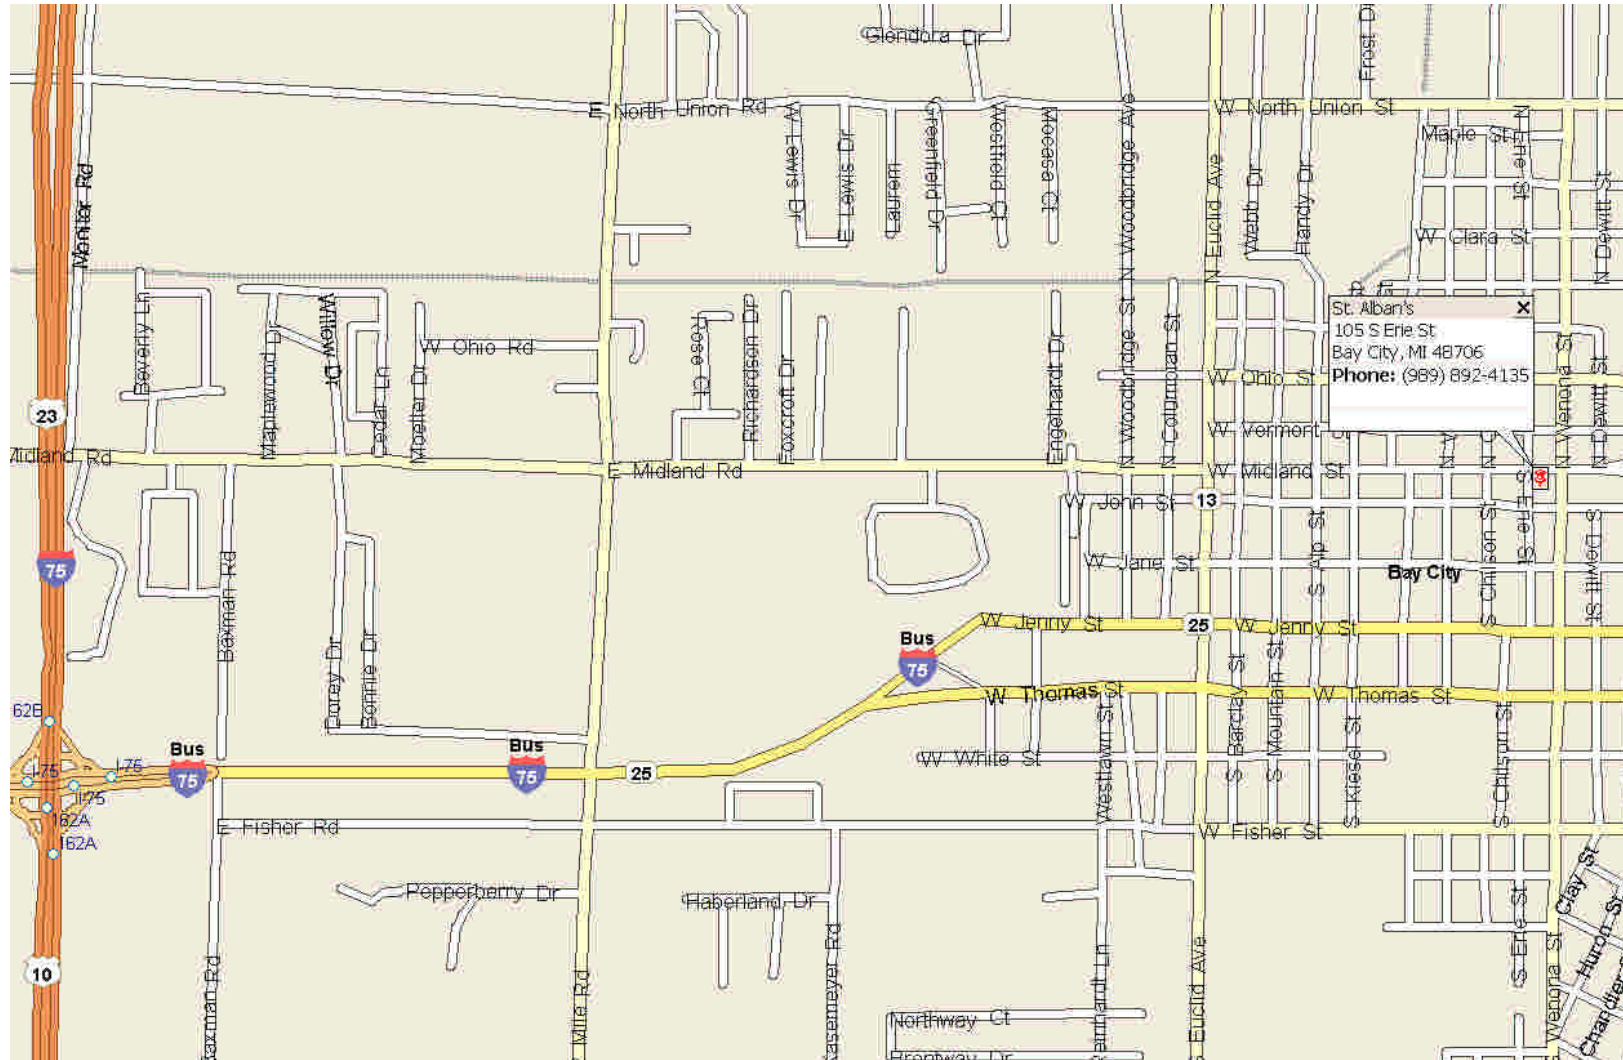

Bay City  
St. Alban's

SAGINAW VALLEY CONVOCATION

(989) 892-4135  
105 S. Erie St. 48706

From I-75, take exit 162 and go east on M-25 toward downtown Bay City to the 2<sup>nd</sup> traffic light. Go left (north) 3 ¾ blocks on Wenona and turn left into the parking lot.

From the east, go west on M-25 through Bay City, cross the river and turn right (north) on Wenona Street. Turn left into the parking lot 2 ¾ blocks later.