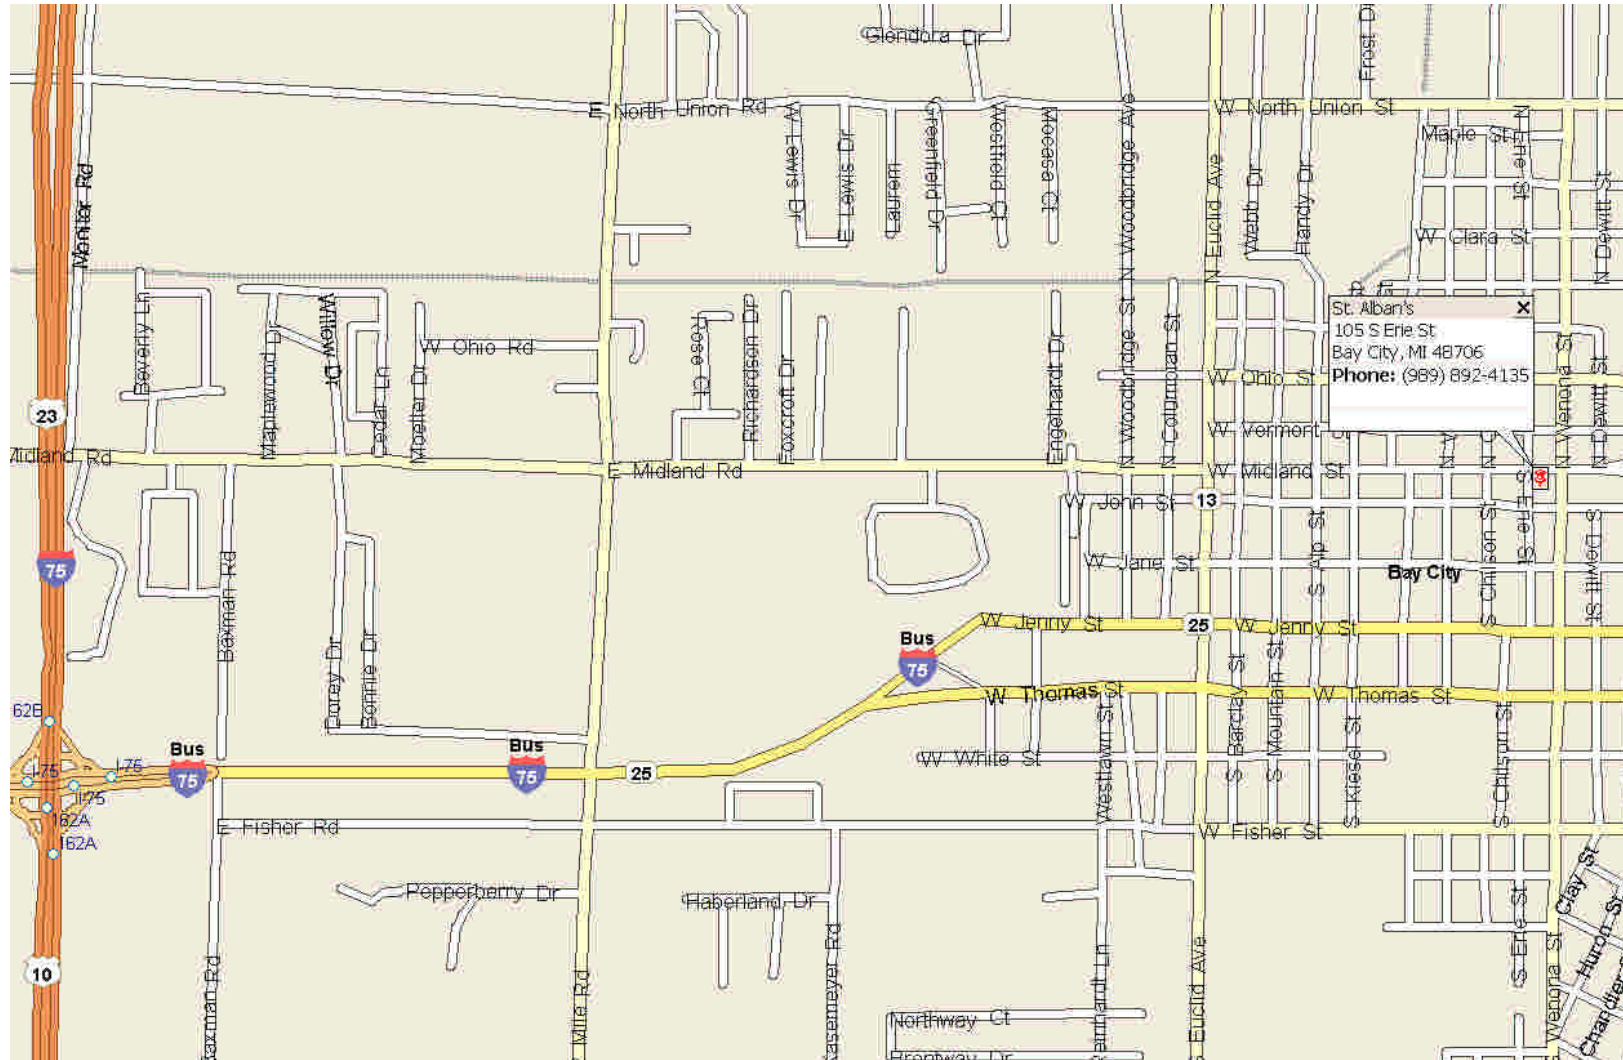

Bay City
St. Alban's

SAGINAW VALLEY CONVOCATION

(989) 892-4135
105 S. Erie St. 48706

From I-75, take exit 162 and go east on M-25 toward downtown Bay City to the 2nd traffic light. Go left (north) 3 ¾ blocks on Wenona and turn left into the parking lot.

From the east, go west on M-25 through Bay City, cross the river and turn right (north) on Wenona Street. Turn left into the parking lot 2 ¾ blocks later.