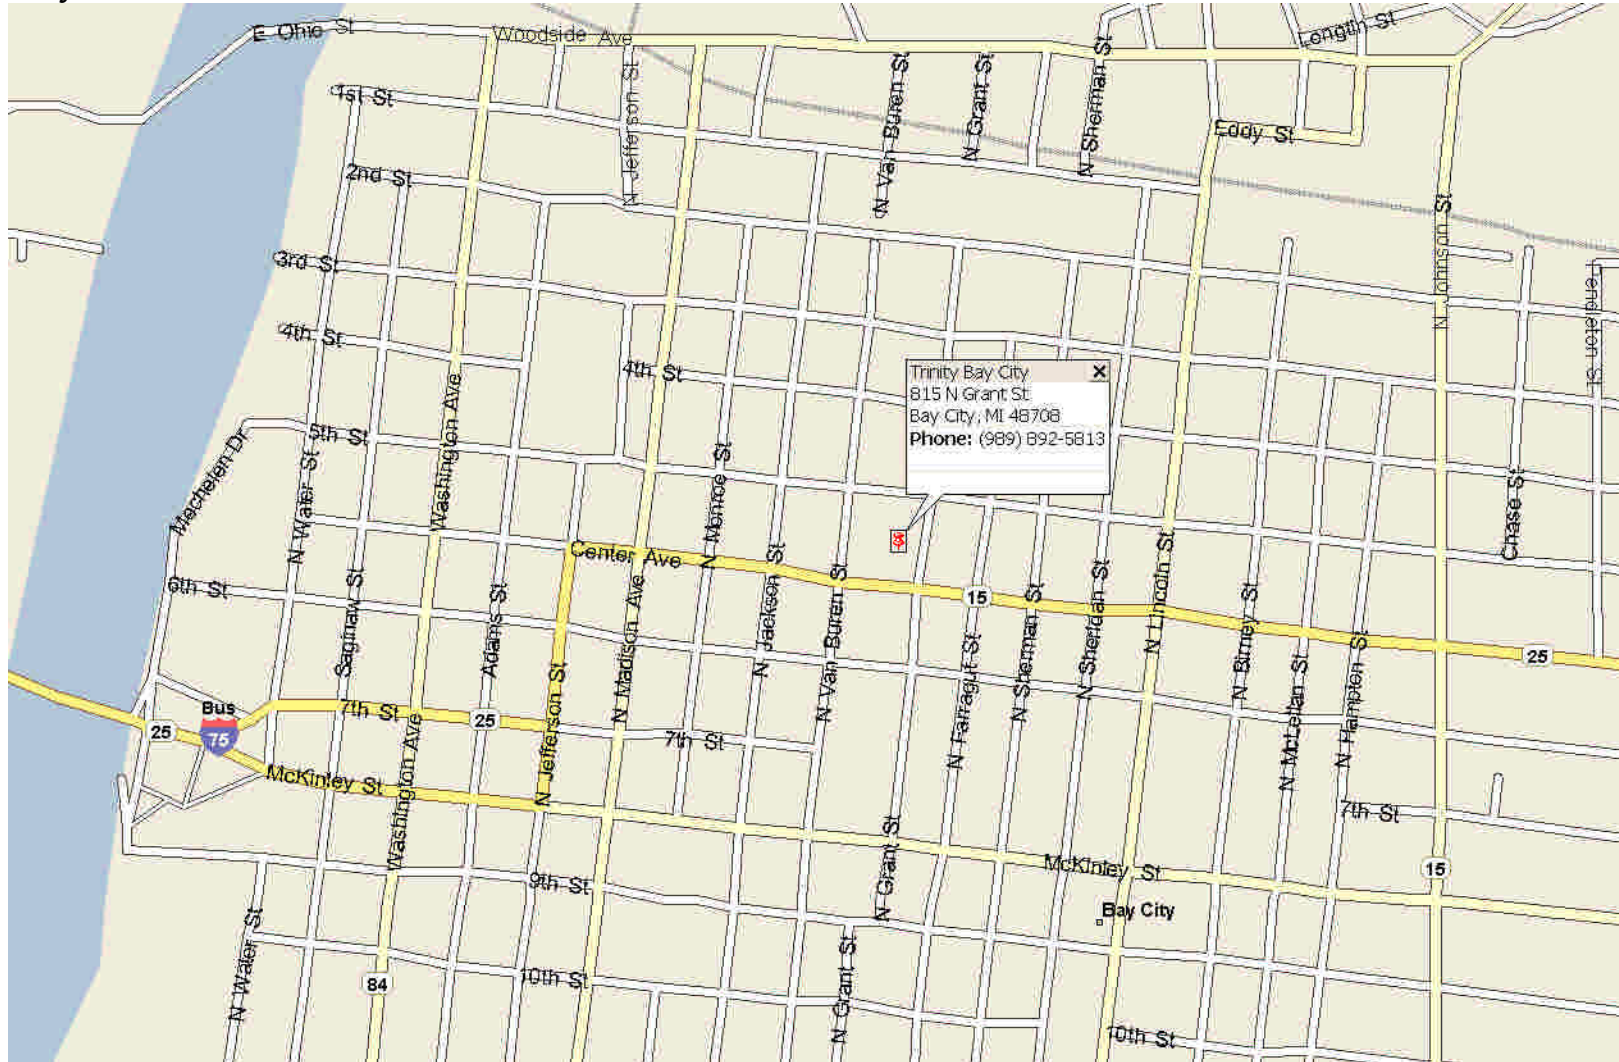

Bay City
Trinity

SAGINAW VALLEY CONVOCATION

(989) 892-5813
815 N. Grant St. 48708

From I-75, take exit 162 and follow M-25 across the river. Follow the signs as M-25 jogs left onto Center Avenue. Church is on the north side, 5 blocks east of the Madison Ave intersection.

From the thumb: follow M-25 into town. Church is on the right side just before you get to downtown Bay City.