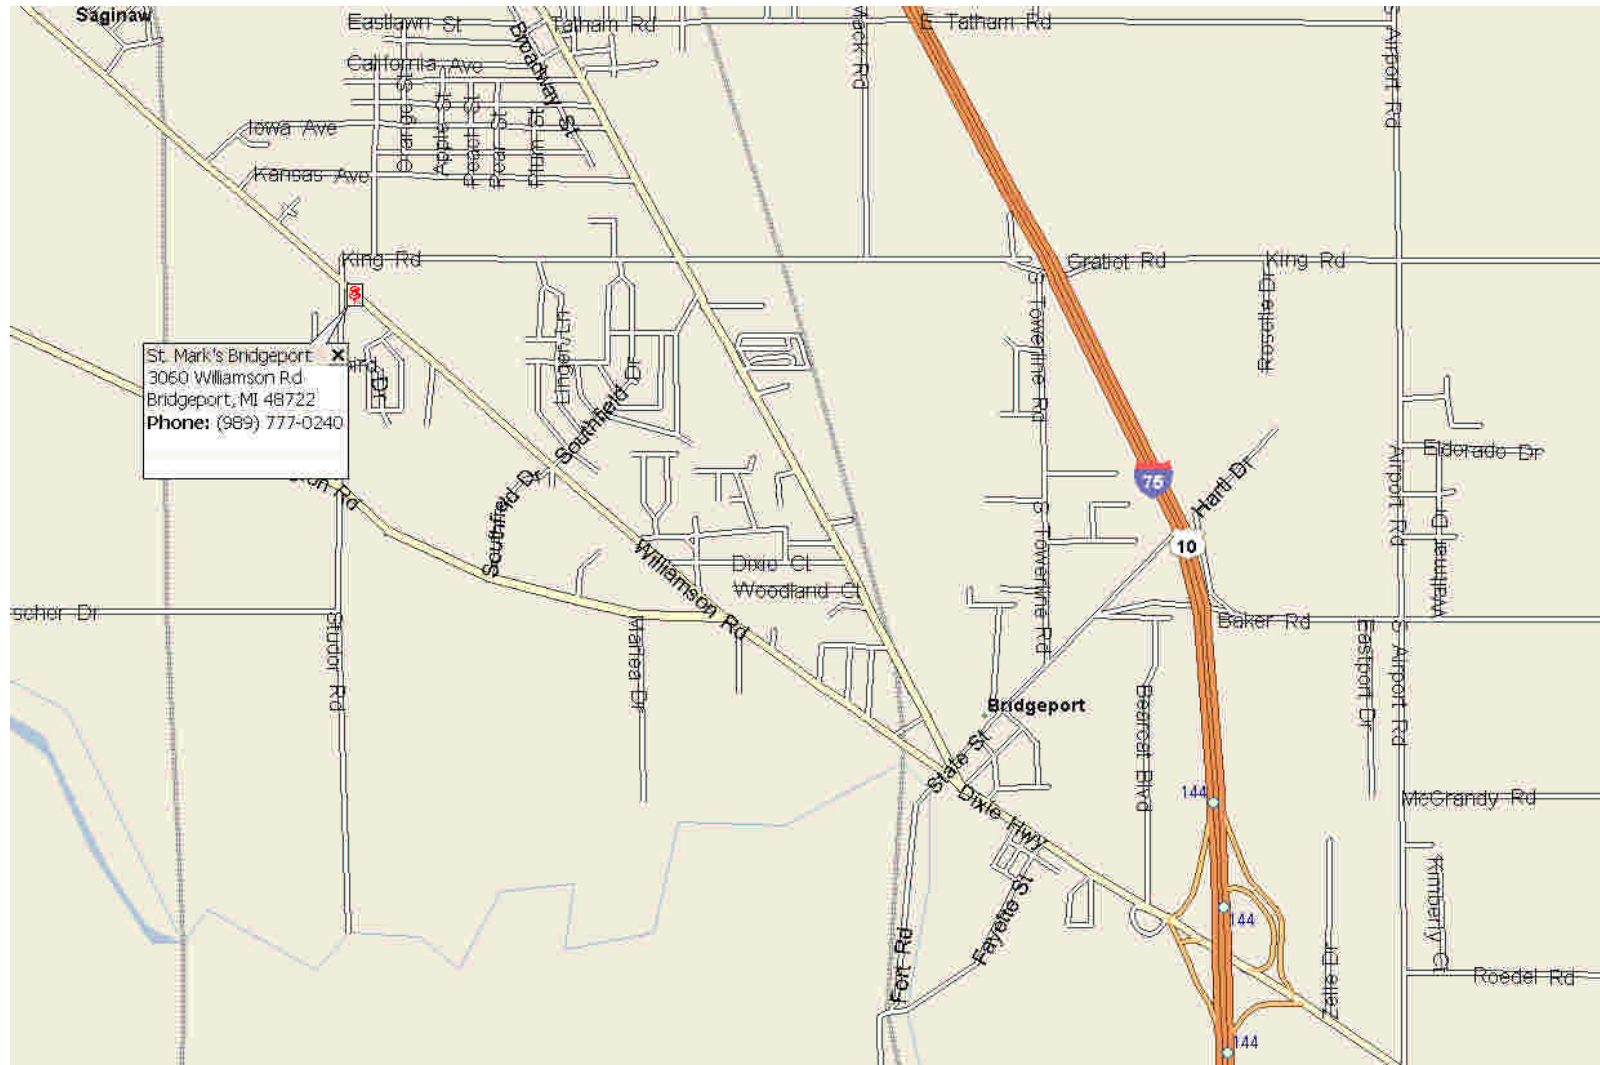

Bridgeport
St. Mark's

SAGINAW VALLEY CONVOCATION

(989) 777-0240

3060 Williamson Rd. 48722

From the south: Follow I-75 to exit 144B onto Dixie Hwy north. At the 4th traffic light (about ¾ mile) turn left at Marathon gas station, ½ block later turn right onto Williamson road. Go 2 miles to St. Mark's, on your left across from the 7-11 store.

From the north: use exit 144 from I-75. Turn right onto Dixie highway, then follow the instructions on the left.