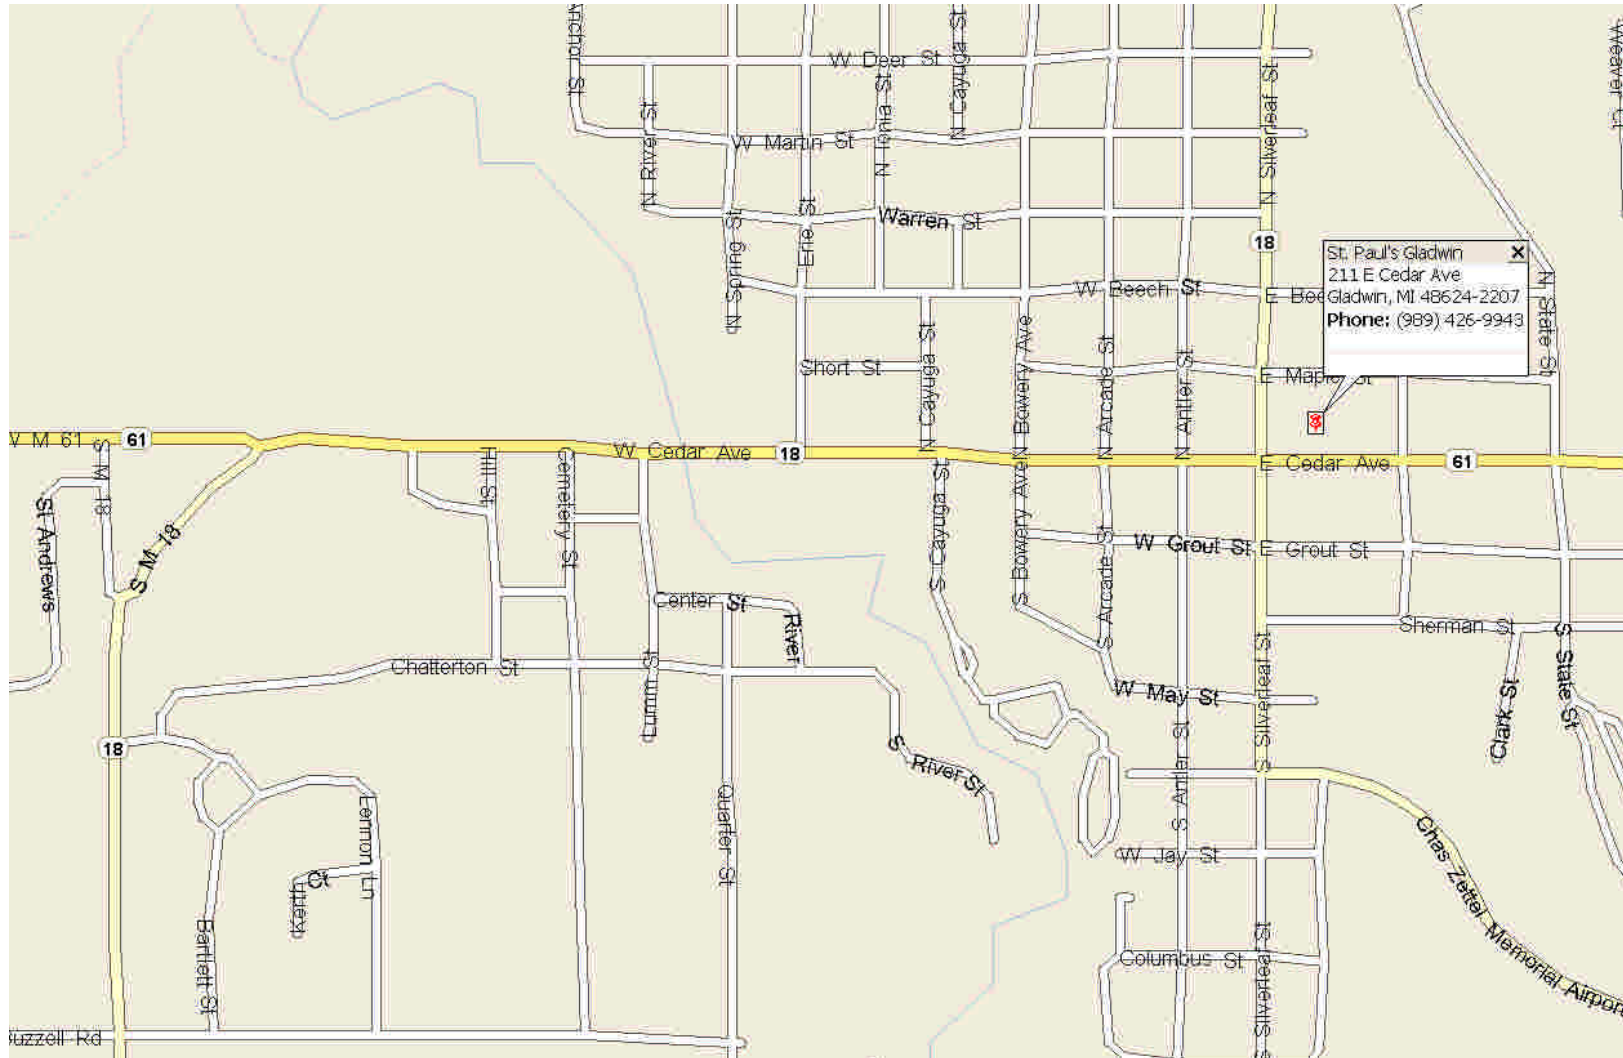

Gladwin
St. Paul's

SAGINAW VALLEY CONVOCATION

(989) 426-9943

211 E. Cedar Ave. 48624

Located on the north side of M-61 (the main east-west road through Gladwin), just east of the junction of M-18 North.

From the north: follow US-27 (127) south to M-61 and follow it east.
From the south: take US-10 north to M-18 and follow it north to Gladwin.