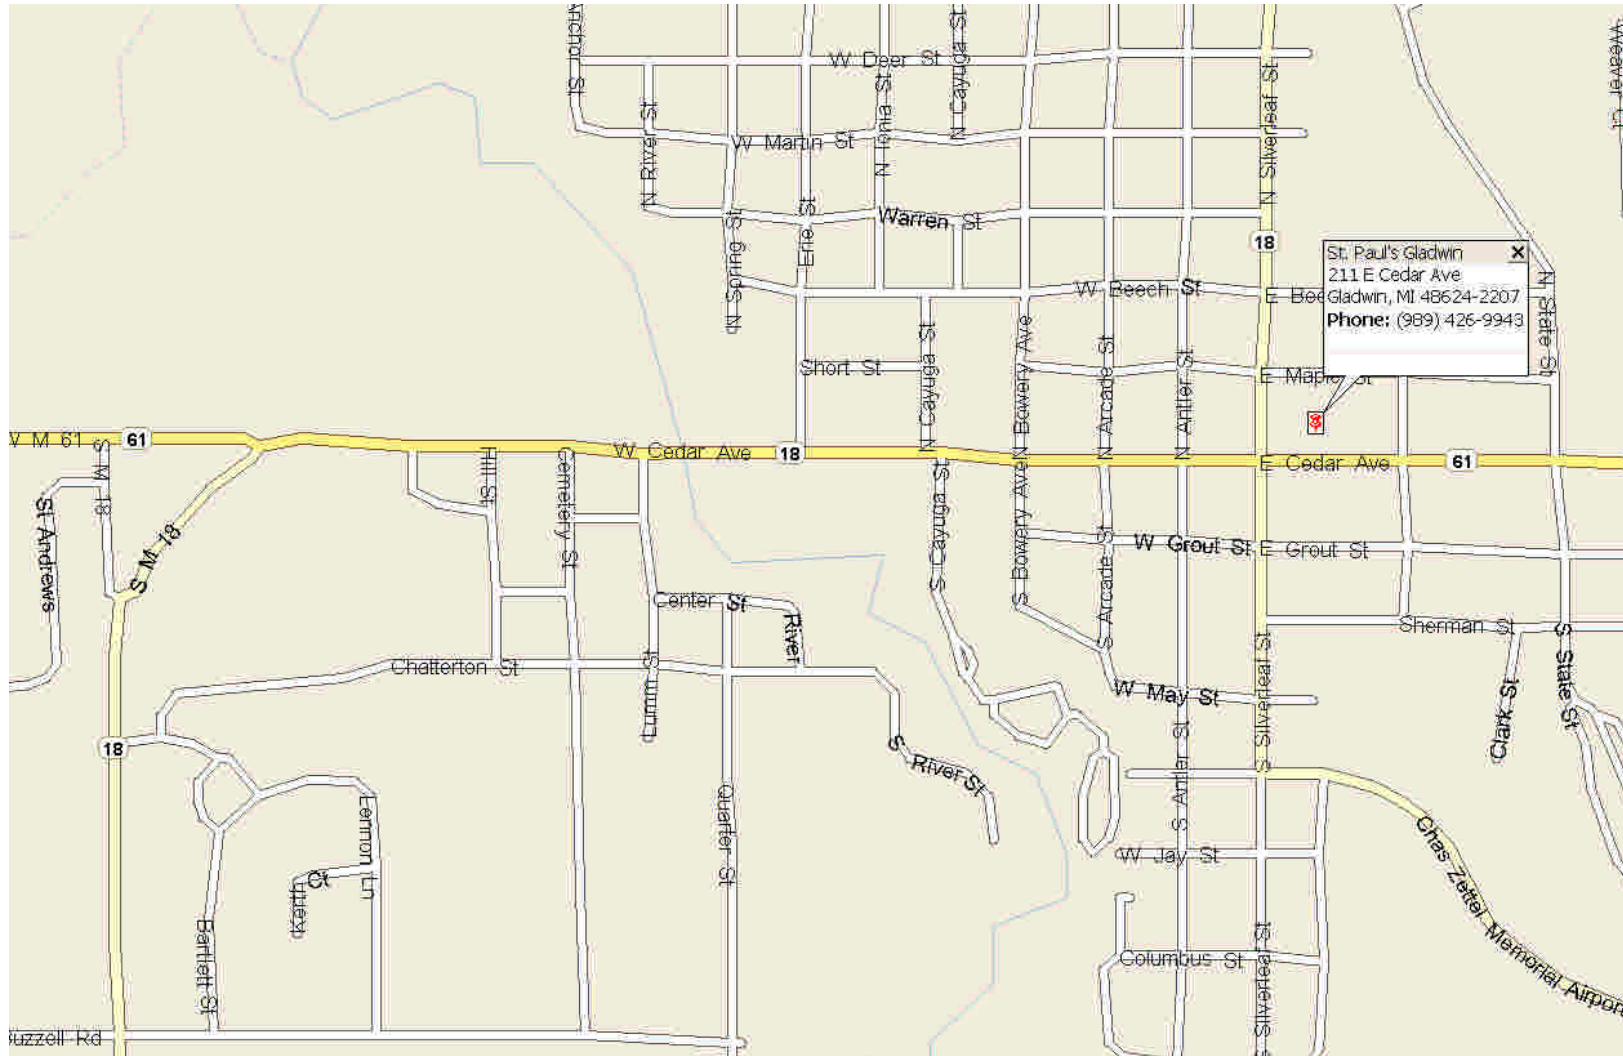

Gladwin
St. Paul's

SAGINAW VALLEY CONVOCATION

(989) 426-9943

211 E. Cedar Ave. 48624

Located on the north side of M-61 (the main east-west road through Gladwin), just east of the junction of M-18 North.

From the north: follow US-27 (127) south to M-61 and follow it east.
From the south: take US-10 north to M-18 and follow it north to Gladwin.