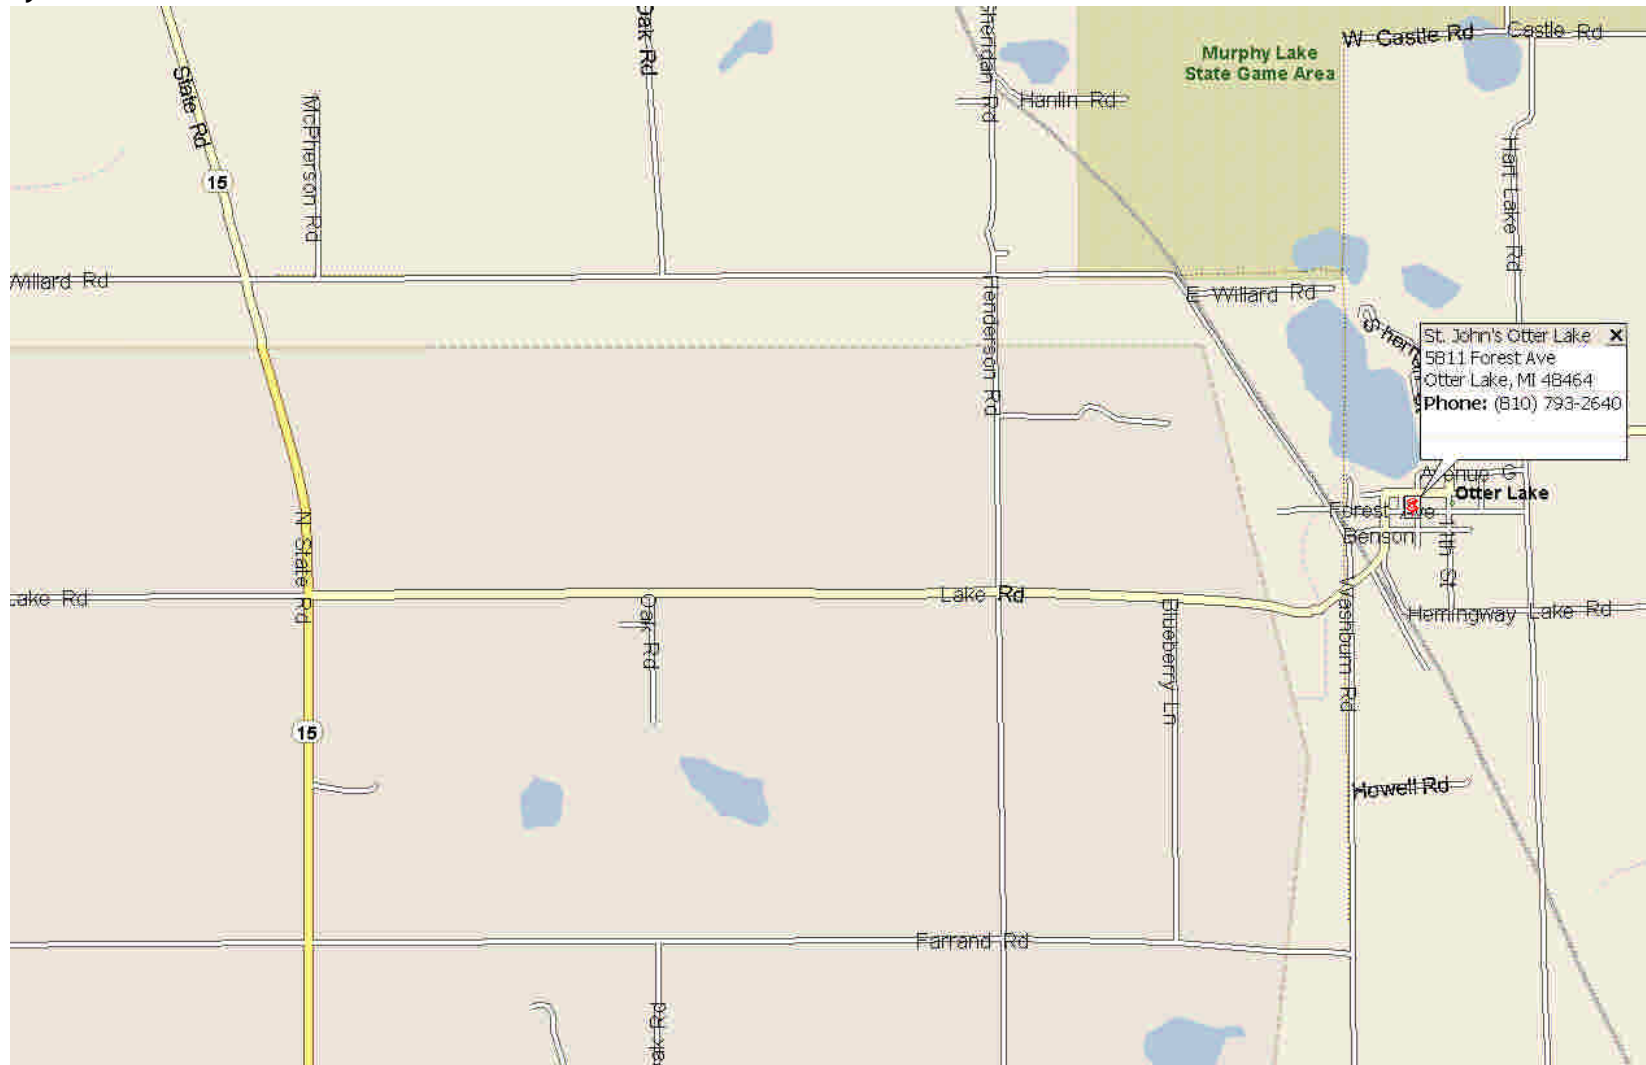

Otter Lake  
St. John's

SAGINAW VALLEY CONVOCATION

(810) 793-2640  
5811 Forest Ave. 48464

From I-75: take exit 131 (Clio or M-57). Follow M-57 east to M-15 and turn north. Turn east again at Lake Road which will turn north in Otter Lake. Take the first right onto Forest Ave.

From the east, take I-69 to M-15 north. You will find Lake road (see right) after Otisville.