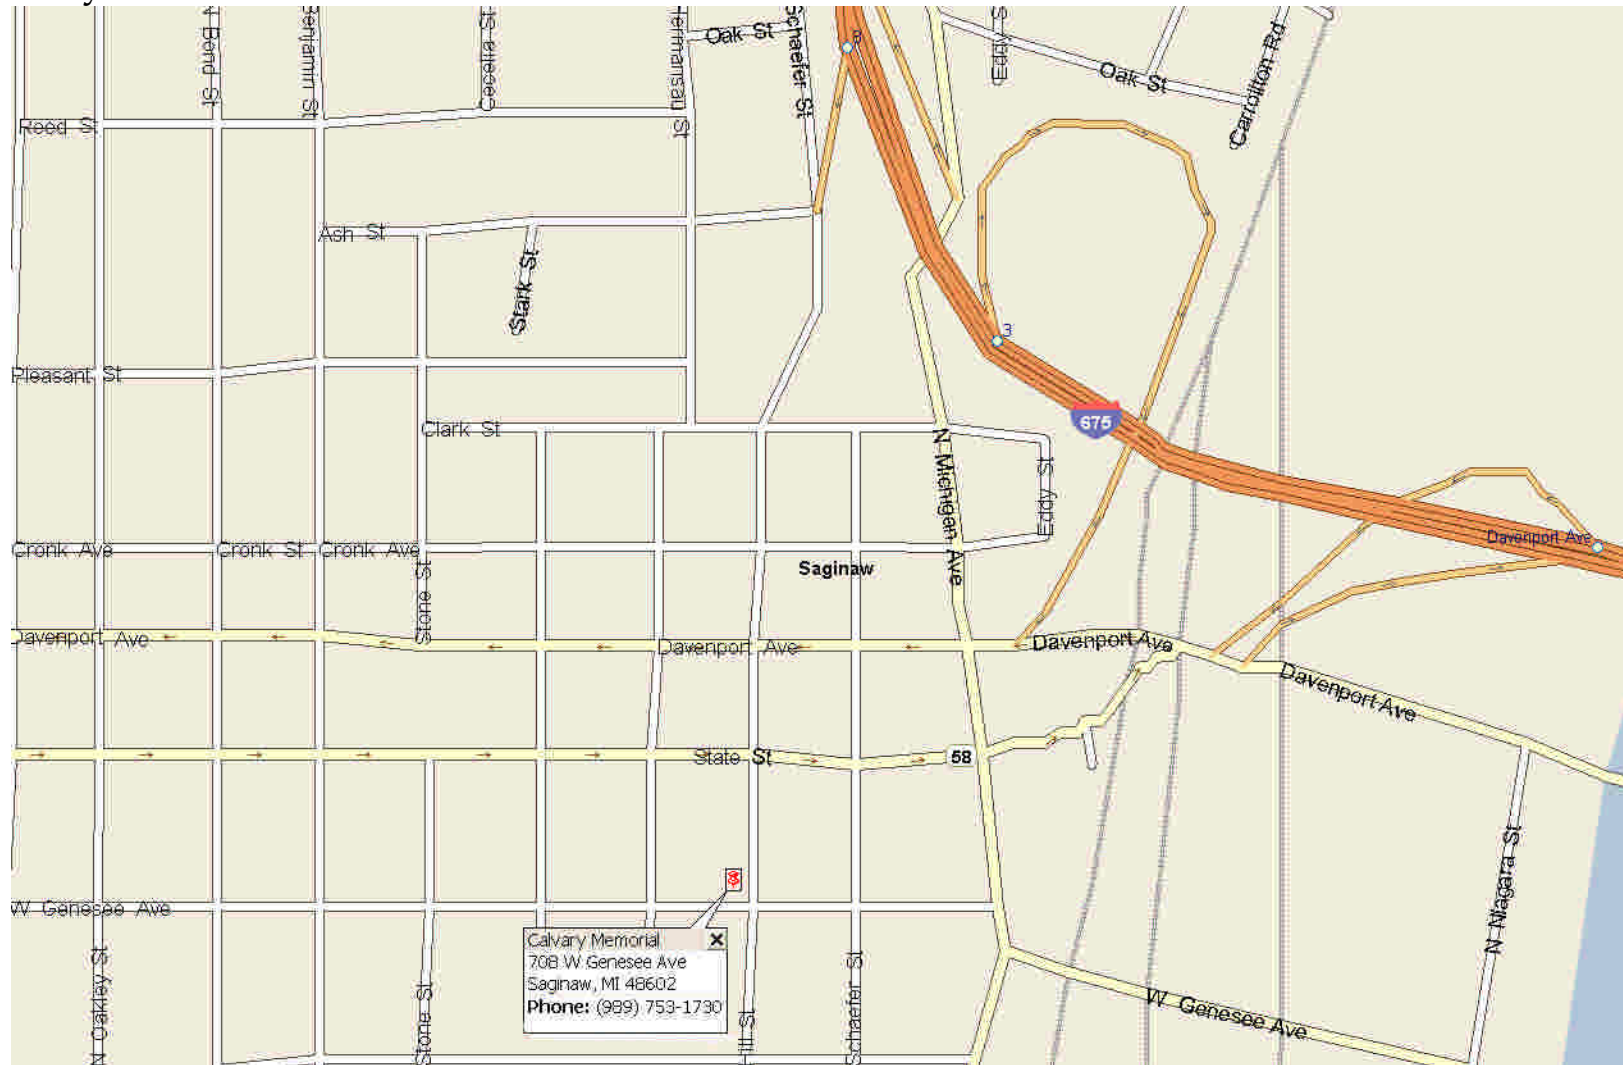

Saginaw
Calvary Memorial

SAGINAW VALLEY CONVOCATION

(989) 753-1730

708 W. Genesee Ave. 48602

From the north or south: take I-75 to 675 and take the Davenport exit. From the south, go west on Davenport to Hill Street. (from the north, you are on Hill Street). Left on Hill Street 2 blocks to Genesee.

From the west: follow M-46 east to Michigan Ave, then north on Michigan to Genesee, left on Genesee 2 blocks to Hill.

From the east: follow M-46 or M-81 to I-75. Follow directions on the left.