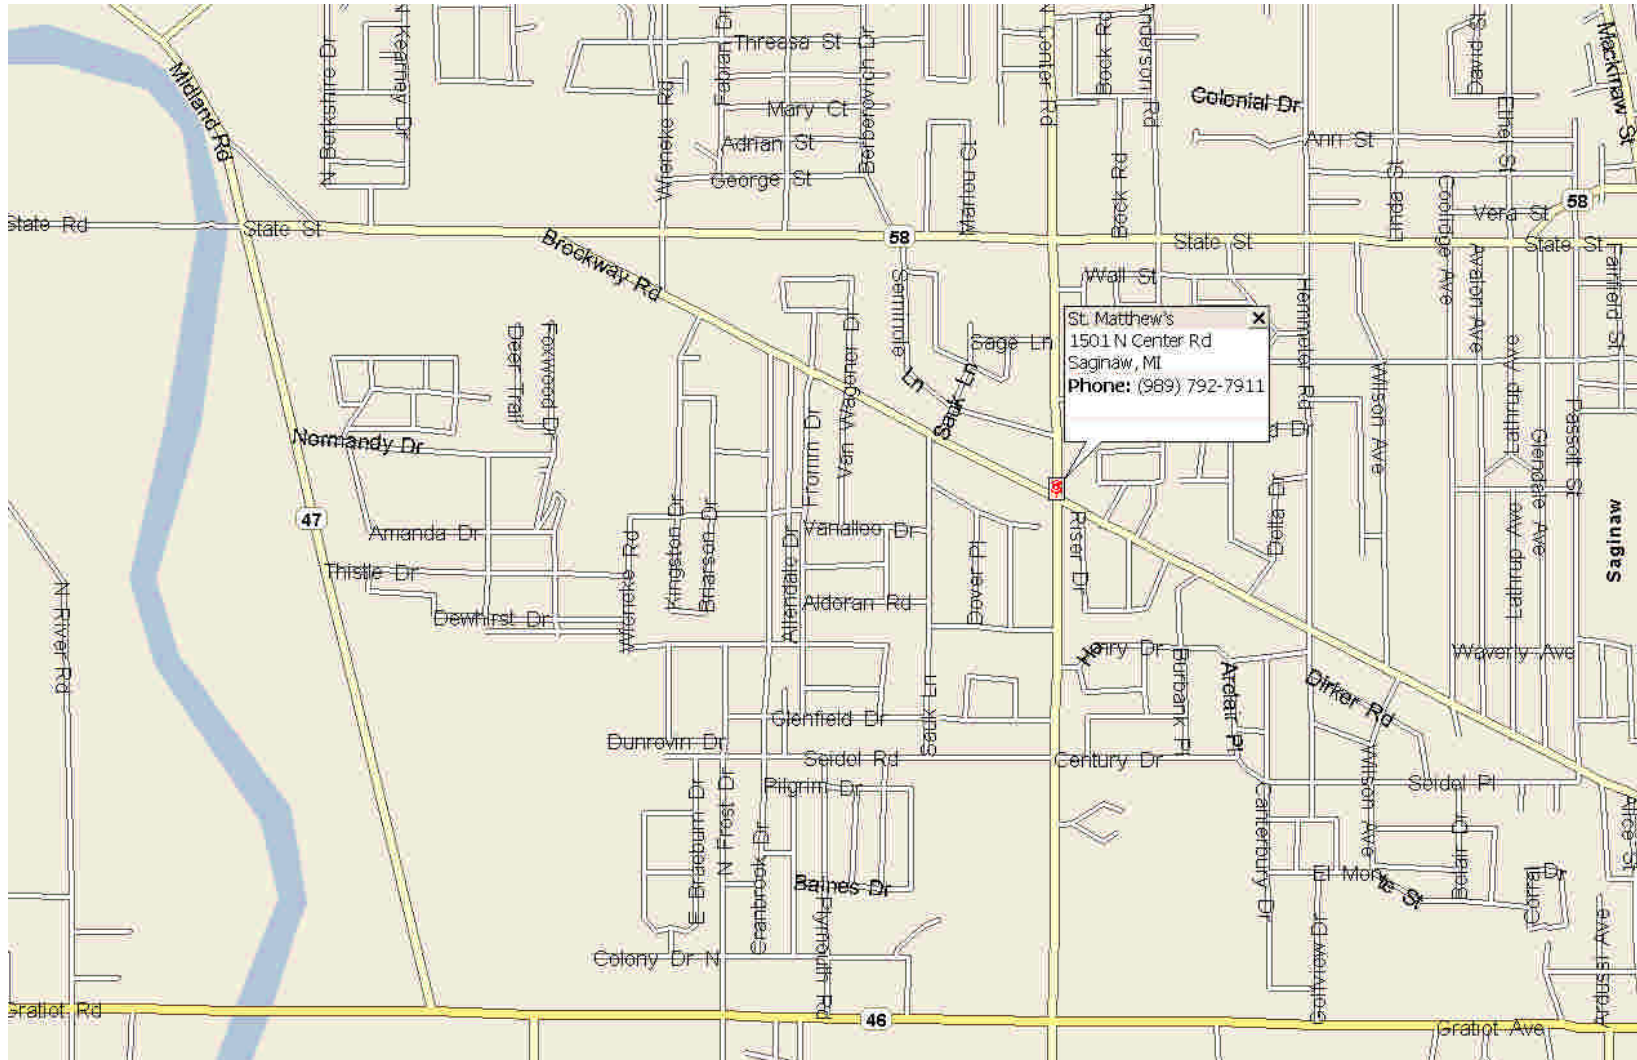

Saginaw
St. Matthew's

Saginaw Valley Convocation

(989) 792-7911
1501 N. Center Rd. 48603

From the east, north or south: Take I-75 to I-675, then exit I-675 at Davenport. Follow Davenport west till it becomes State St. Continue west to Center Rd where you turn left. Church is on the right.

From the west: follow M-46 to Center Rd. Turn left on Center and the church is on the left.