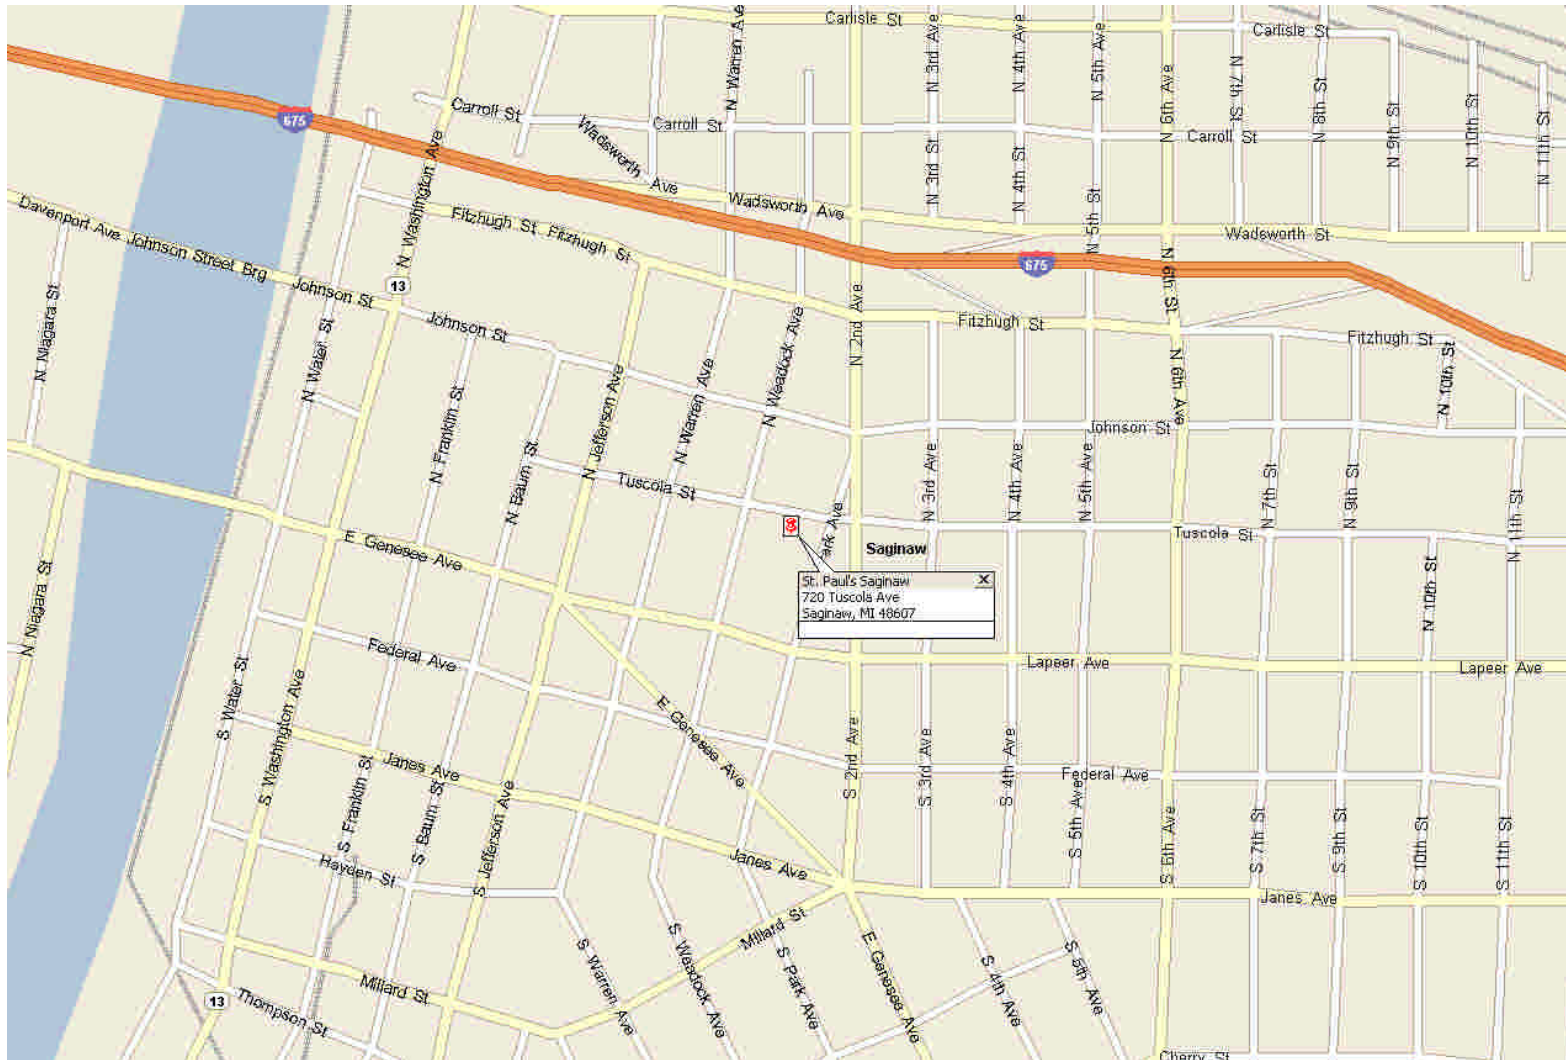

Saginaw
St. Paul's

Saginaw Valley Convocation

(989) 755-3449
720 Tuscola Ave 48606

From the north: I-75 to I-675 to Jefferson Exit. Bear right on Jefferson to the 2nd street which is Tuscola, turn left and go 2 ½ blocks to the church on the right. From the south: I-75 to I-675 to 5th-g5h Ave exit. Surface street to 5th Avenue, left 3 blocks to Tuscola. Right 3 ½ blocks to the church on the left.

From M-13: Go to Genesee St, then right to Warren (3rd traffic light), left 1 block to Tuscola, then right 1 ½ blocks to the church