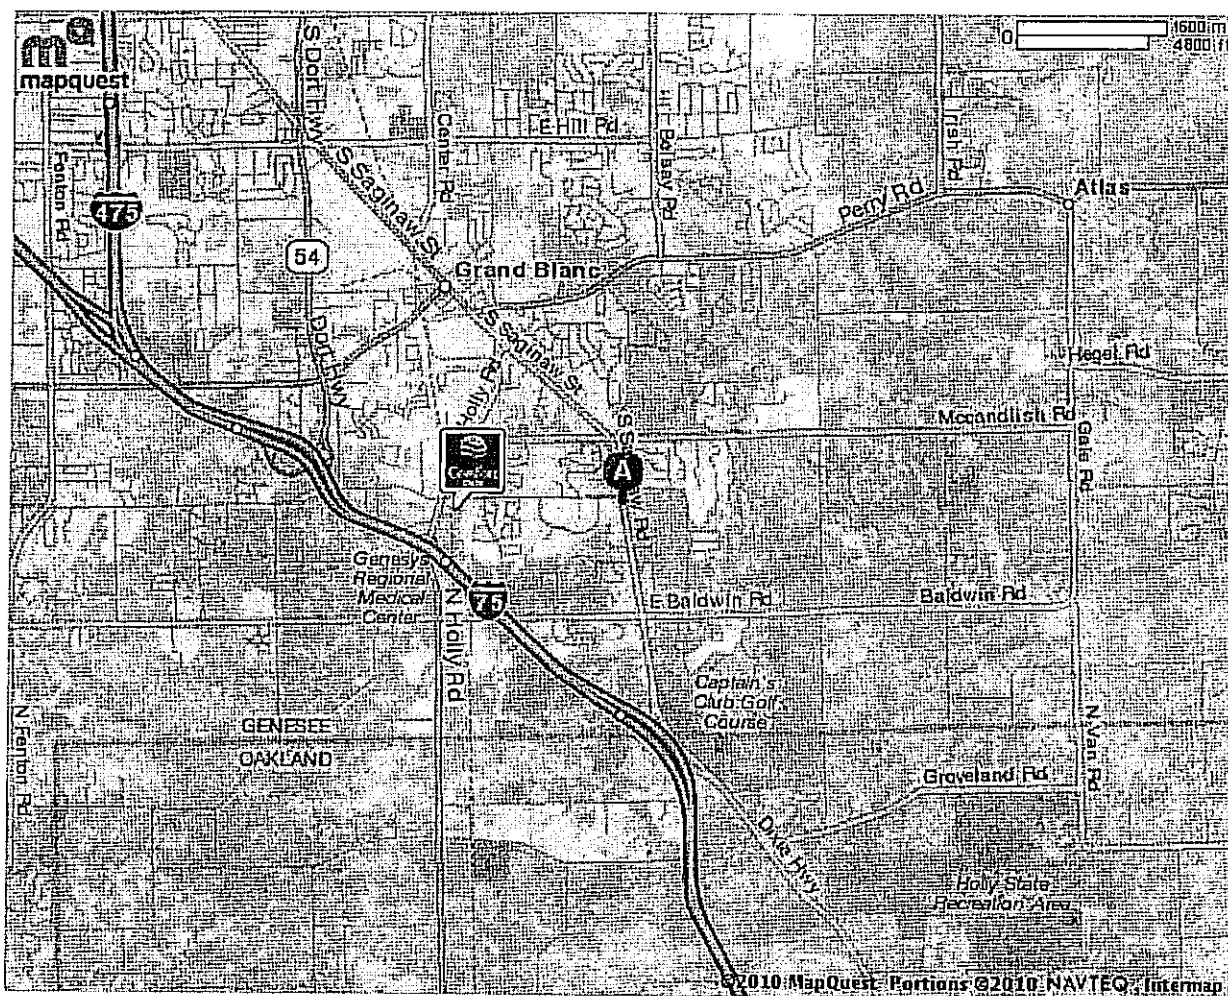

SATURDAY, OCTOBER 9 FORWARD CONFERENCE CENTER

MAPQUEST.

Map of 2980 Cook Rd
West Branch, MI 48661-9338

Forward Conference Center/Quality Inn
Take I-75 to Exit 212 (Cook Rd).
From the north, turn left on West Branch
From the south, turn right on West Branch
Hotel is on the left.

MAPQUEST.

Map of 9020 S Saginaw Rd
Grand Blanc, MI 48439-9576

St. Christopher's Church
Take I-75 south to Exit 108 Holly Rd.
Turn left onto Holly Rd
Turn right onto Cook Rd just over the railway tracks. Church is on the right a couple miles down.