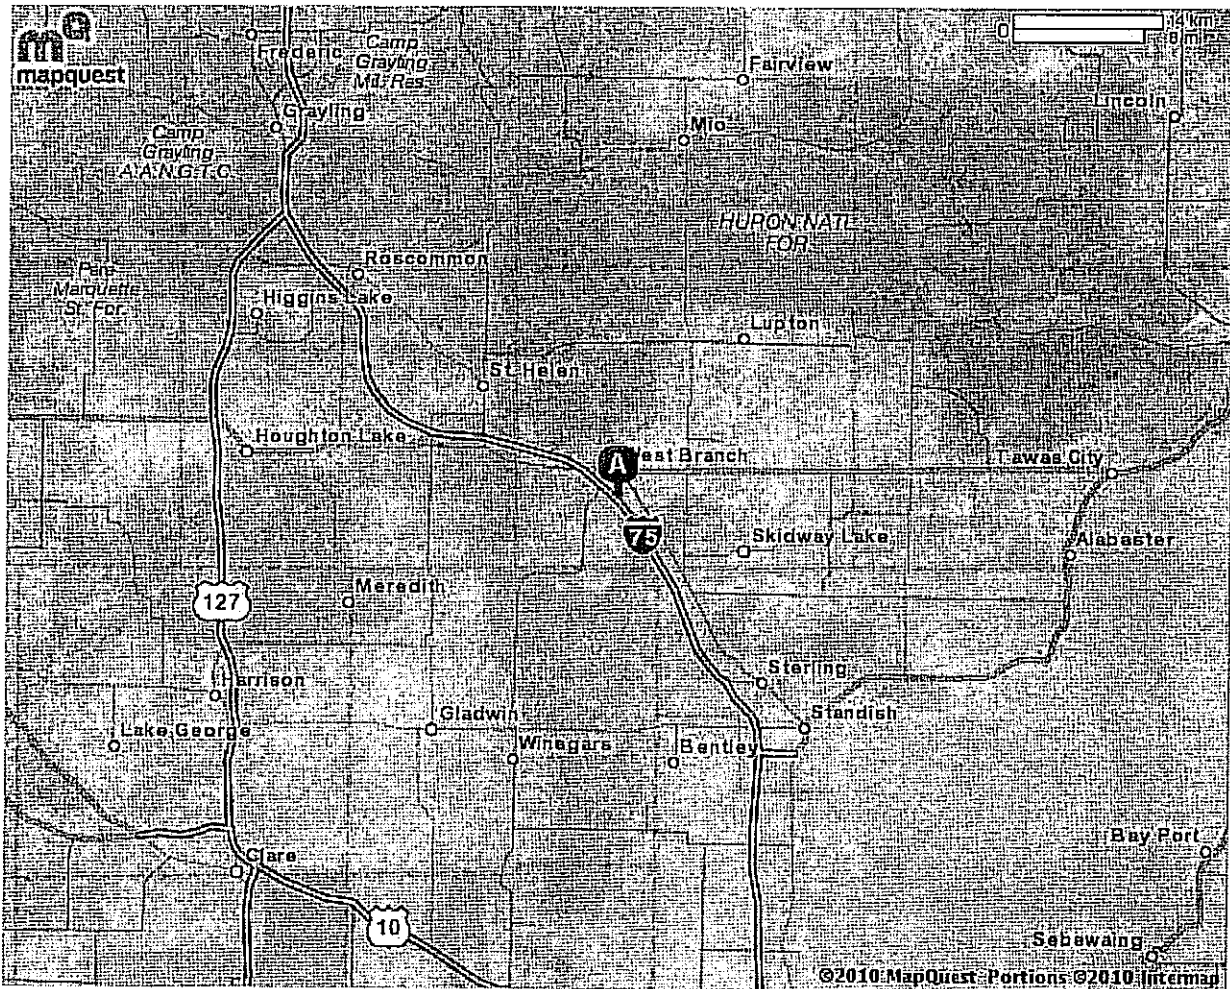

SATURDAY, OCTOBER 9 FORWARD CONFERENCE CENTER

MAPQUEST.

Map of 2980 Cook Rd
West Branch, MI 48661-9338

Forward Conference Center/Quality Inn
Take I-75 to Exit 212 (Cook Rd).
From the north, turn left on West Branch
From the south, turn right on West Branch
Hotel is on the left.

MAPQUEST.

Map of 9020 S Saginaw Rd
Grand Blanc, MI 48439-9576

St. Christopher's Church
Take I-75 south to Exit 108 Holly Rd.
Turn left onto Holly Rd
Turn right onto Cook Rd just over the railway tracks. Church is on the right a couple miles down.